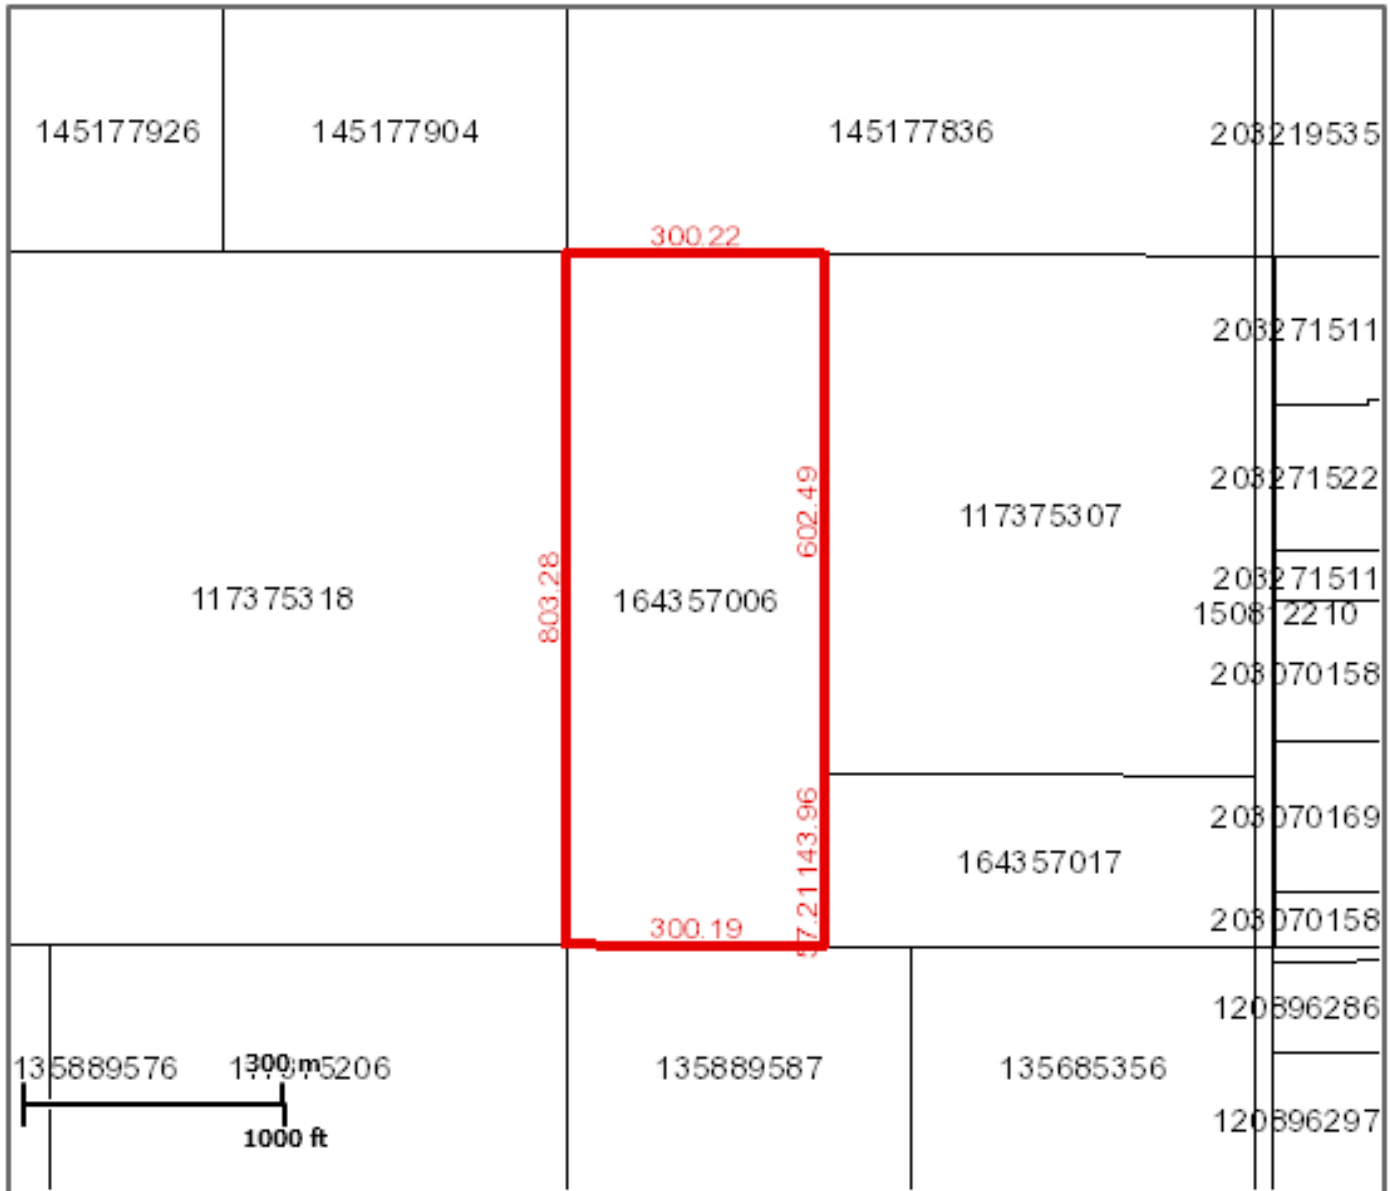

## Surface Parcel Number: 164357006

REQUEST DATE: Wed Feb 12 13:05:48 GMT-0800 2020

Scale: 1:18056

Owner Name(s): Her Majesty The Queen in Right of Saskatchewan

Municipality: RM OF CORMAN PARK NO. 344

Area: 24.116 hectares (59.59 acres)

Title Number(s): 136923341

Converted Title Number: 79S14724

Parcel Class: Parcel (Generic)

Ownership Share: 1:1

Land Description: Blk/Par A-Plan 79S14724 Ext 0

Source Quarter Section: SE-34-38-05-3

Commodity/Unit: Not Applicable

# Surface Parcel Number: 164357017

REQUEST DATE: Fri Jan 14 14:10:03 GMT-06:00 2022

**Owner Name(s) :** Her Majesty The Queen in Right of Saskatchewan

**Municipality :** RM OF CORMAN PARK NO. 344

**Area :** 10.06 hectares (24.86 acres)

**Title Number(s) :** 136923352

**Converted Title Number :** 79S14724

**Parcel Class :** Parcel (Generic)

**Ownership Share :** 1:1

**Land Description :** Blk/Par B-Plan 79S14724 Ext 0

**Source Quarter Section :** SE-34-38-05-3