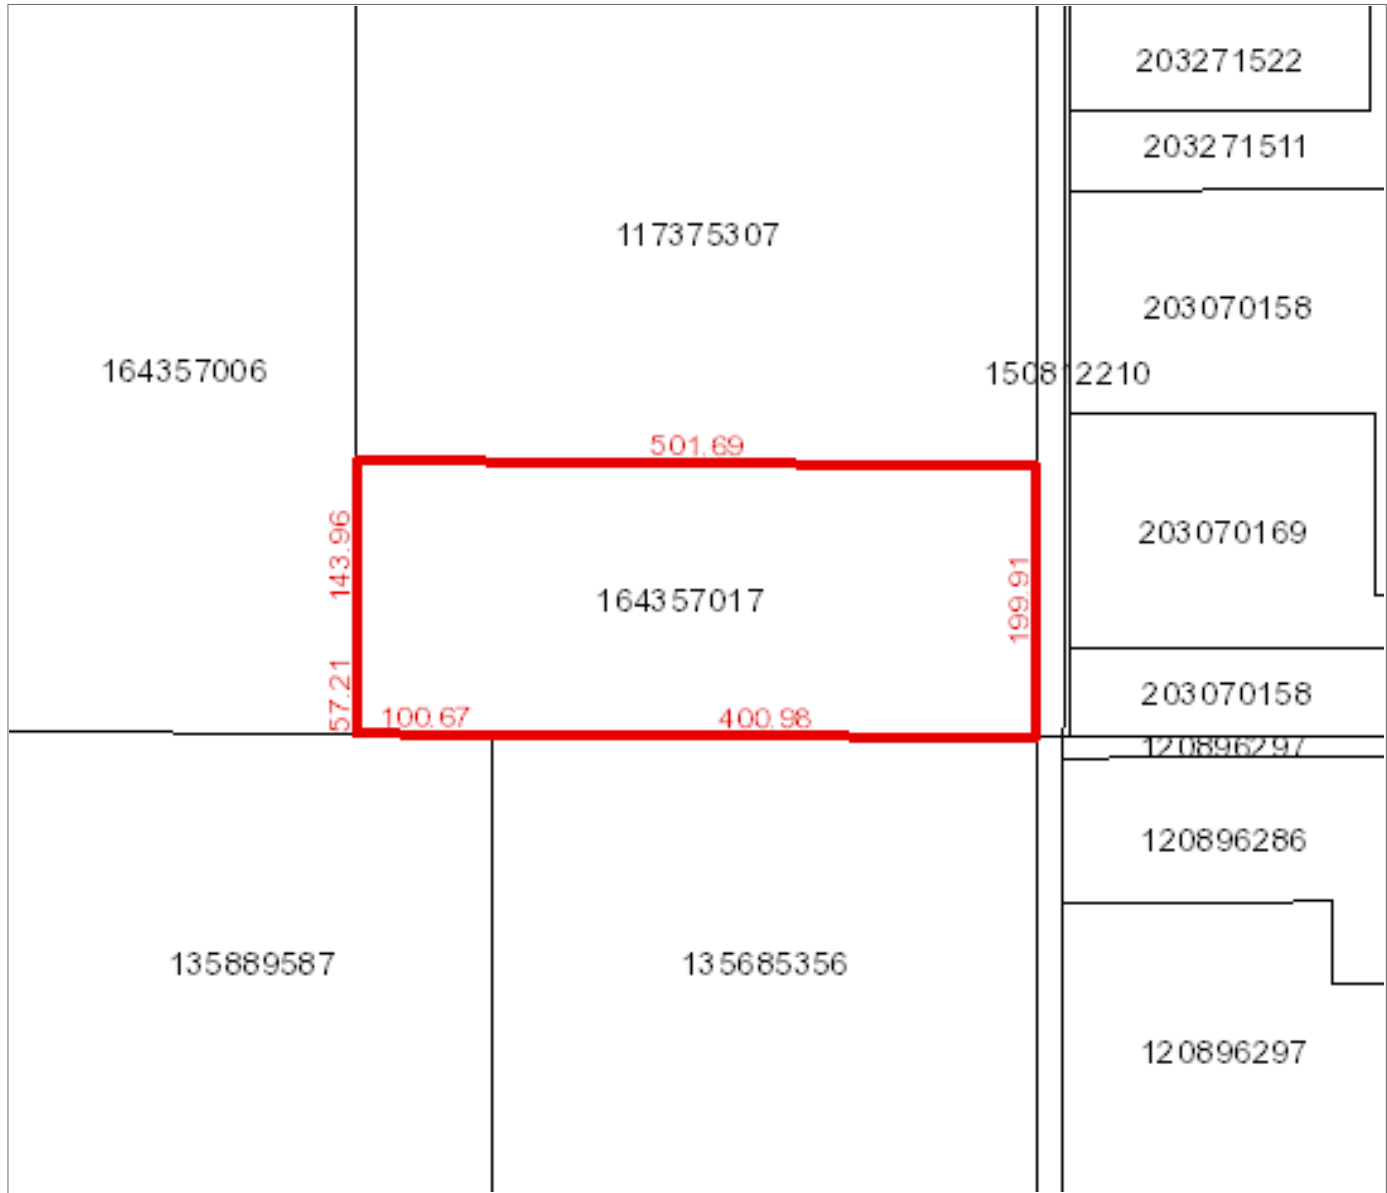

## Surface Parcel Number: 164357006

REQUEST DATE: Wed Feb 12 13:05:48 GMT-0800 2020

Scale: 1:18056

Owner Name(s): Her Majesty The Queen in Right of Saskatchewan

Municipality: RM OF CORMAN PARK NO. 344

Area: 24.116 hectares (59.59 acres)

Title Number(s): 136923341

Converted Title Number: 79S14724

Parcel Class: Parcel (Generic)

Ownership Share: 1:1

Land Description: Blk/Par A-Plan 79S14724 Ext 0

Source Quarter Section: SE-34-38-05-3

Commodity/Unit: Not Applicable

# Surface Parcel Number: 164357017

REQUEST DATE: Fri Jan 14 14:10:03 GMT-06:00 2022

**Owner Name(s) :** Her Majesty The Queen in Right of Saskatchewan

**Municipality :** RM OF CORMAN PARK NO. 344

**Area :** 10.06 hectares (24.86 acres)

**Title Number(s) :** 136923352

**Converted Title Number :** 79S14724

**Parcel Class :** Parcel (Generic)

**Ownership Share :** 1:1

**Land Description :** Blk/Par B-Plan 79S14724 Ext 0

**Source Quarter Section :** SE-34-38-05-3