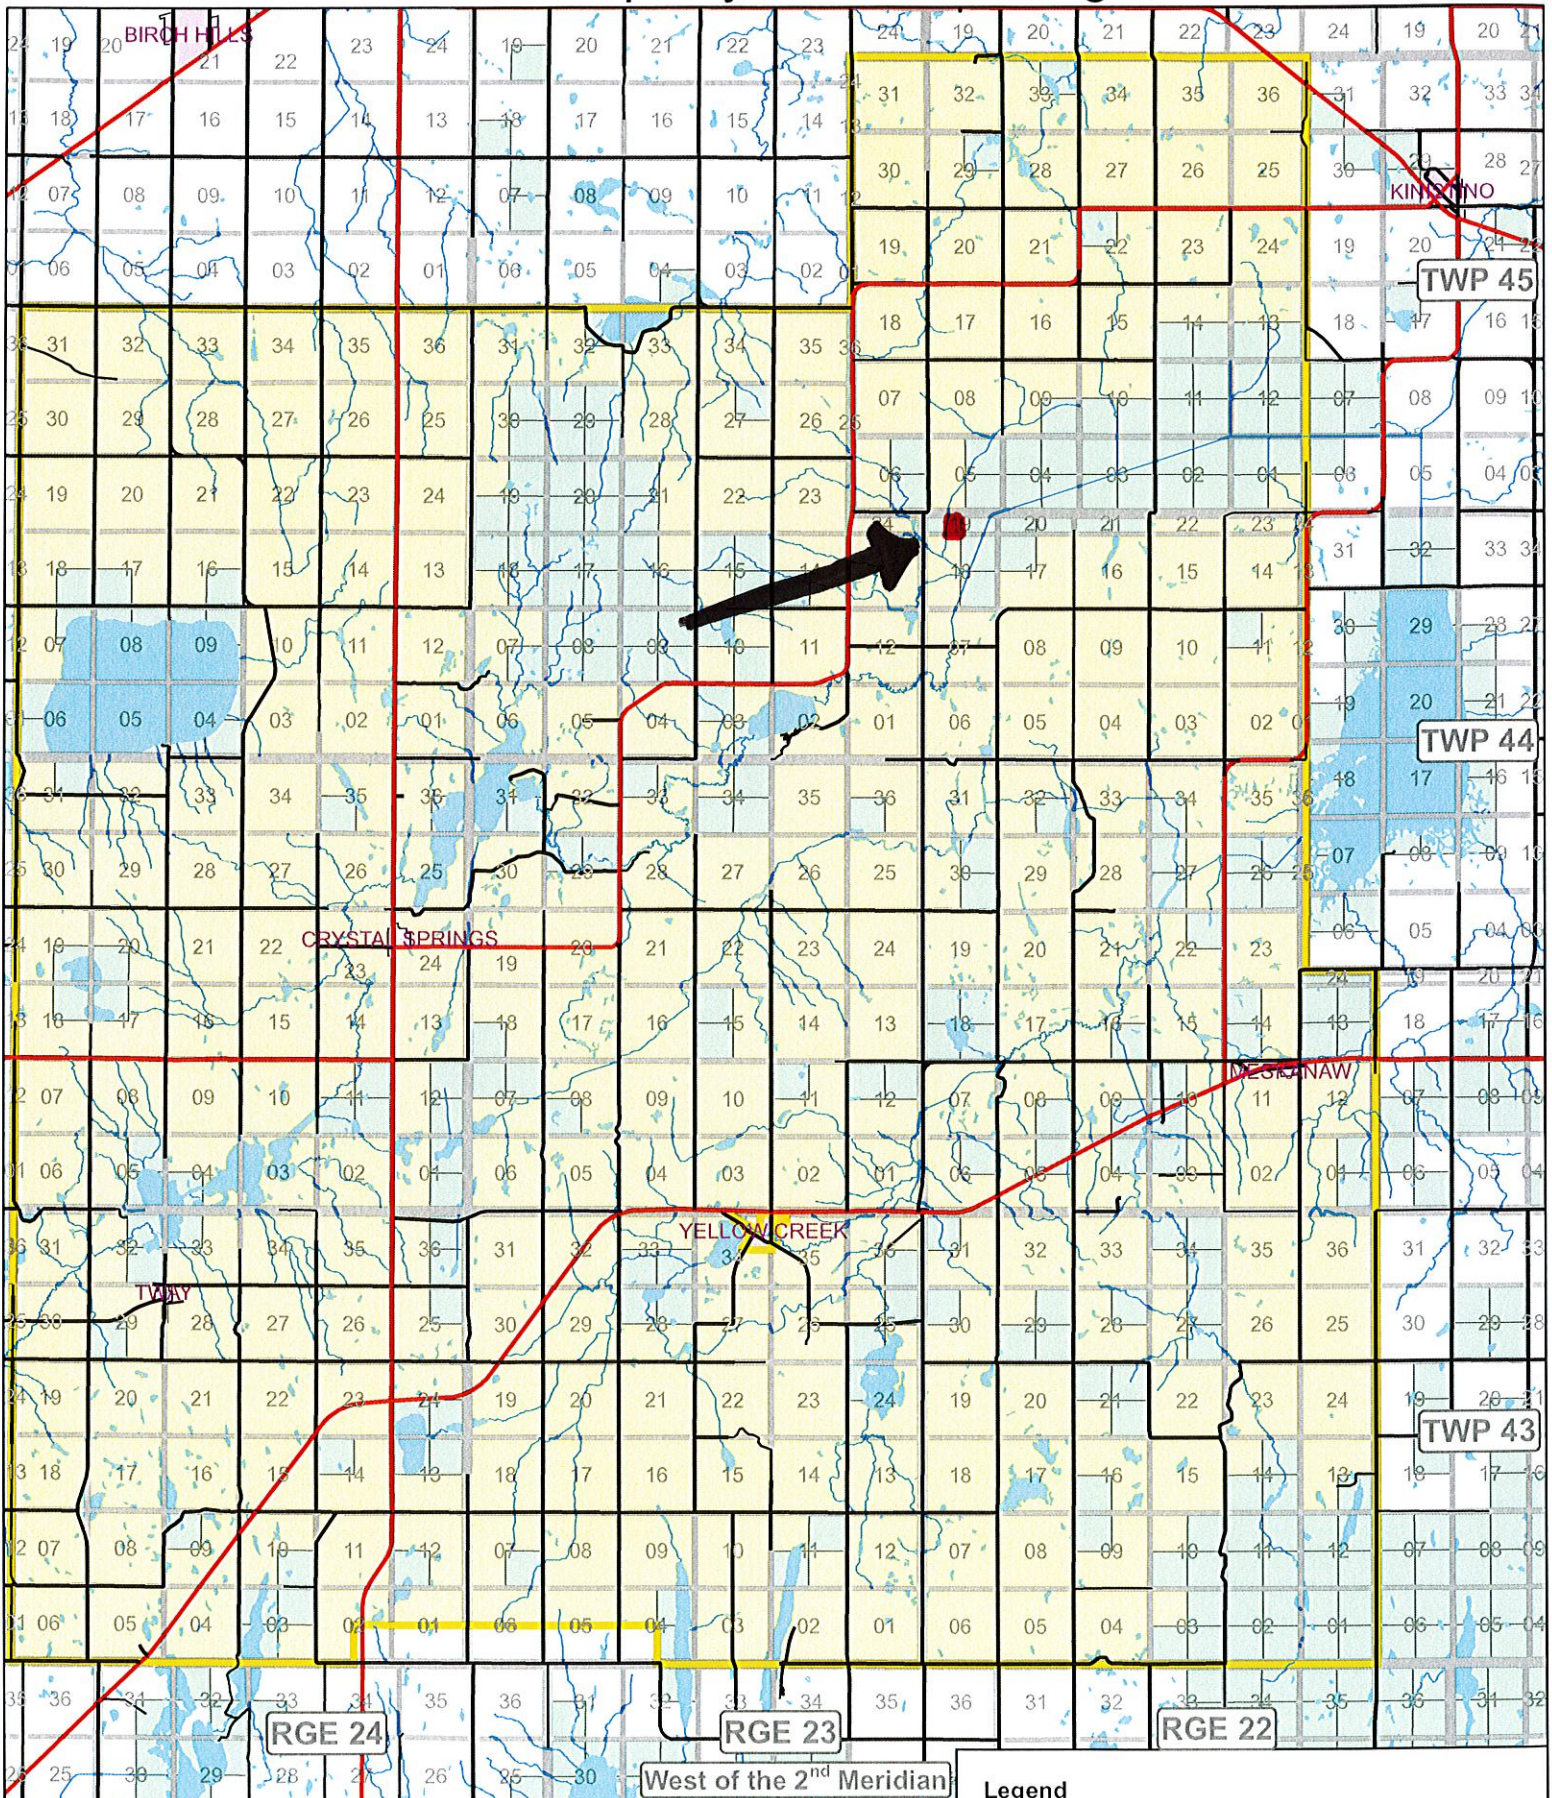

Crown Agricultural Land Rural Municipality No. 430 Invergordon

April 3, 2007

Legend		
—	Rivers	Urban Municipality
—	Lakes	RM of Invergordon
—	SAF Crown Land	