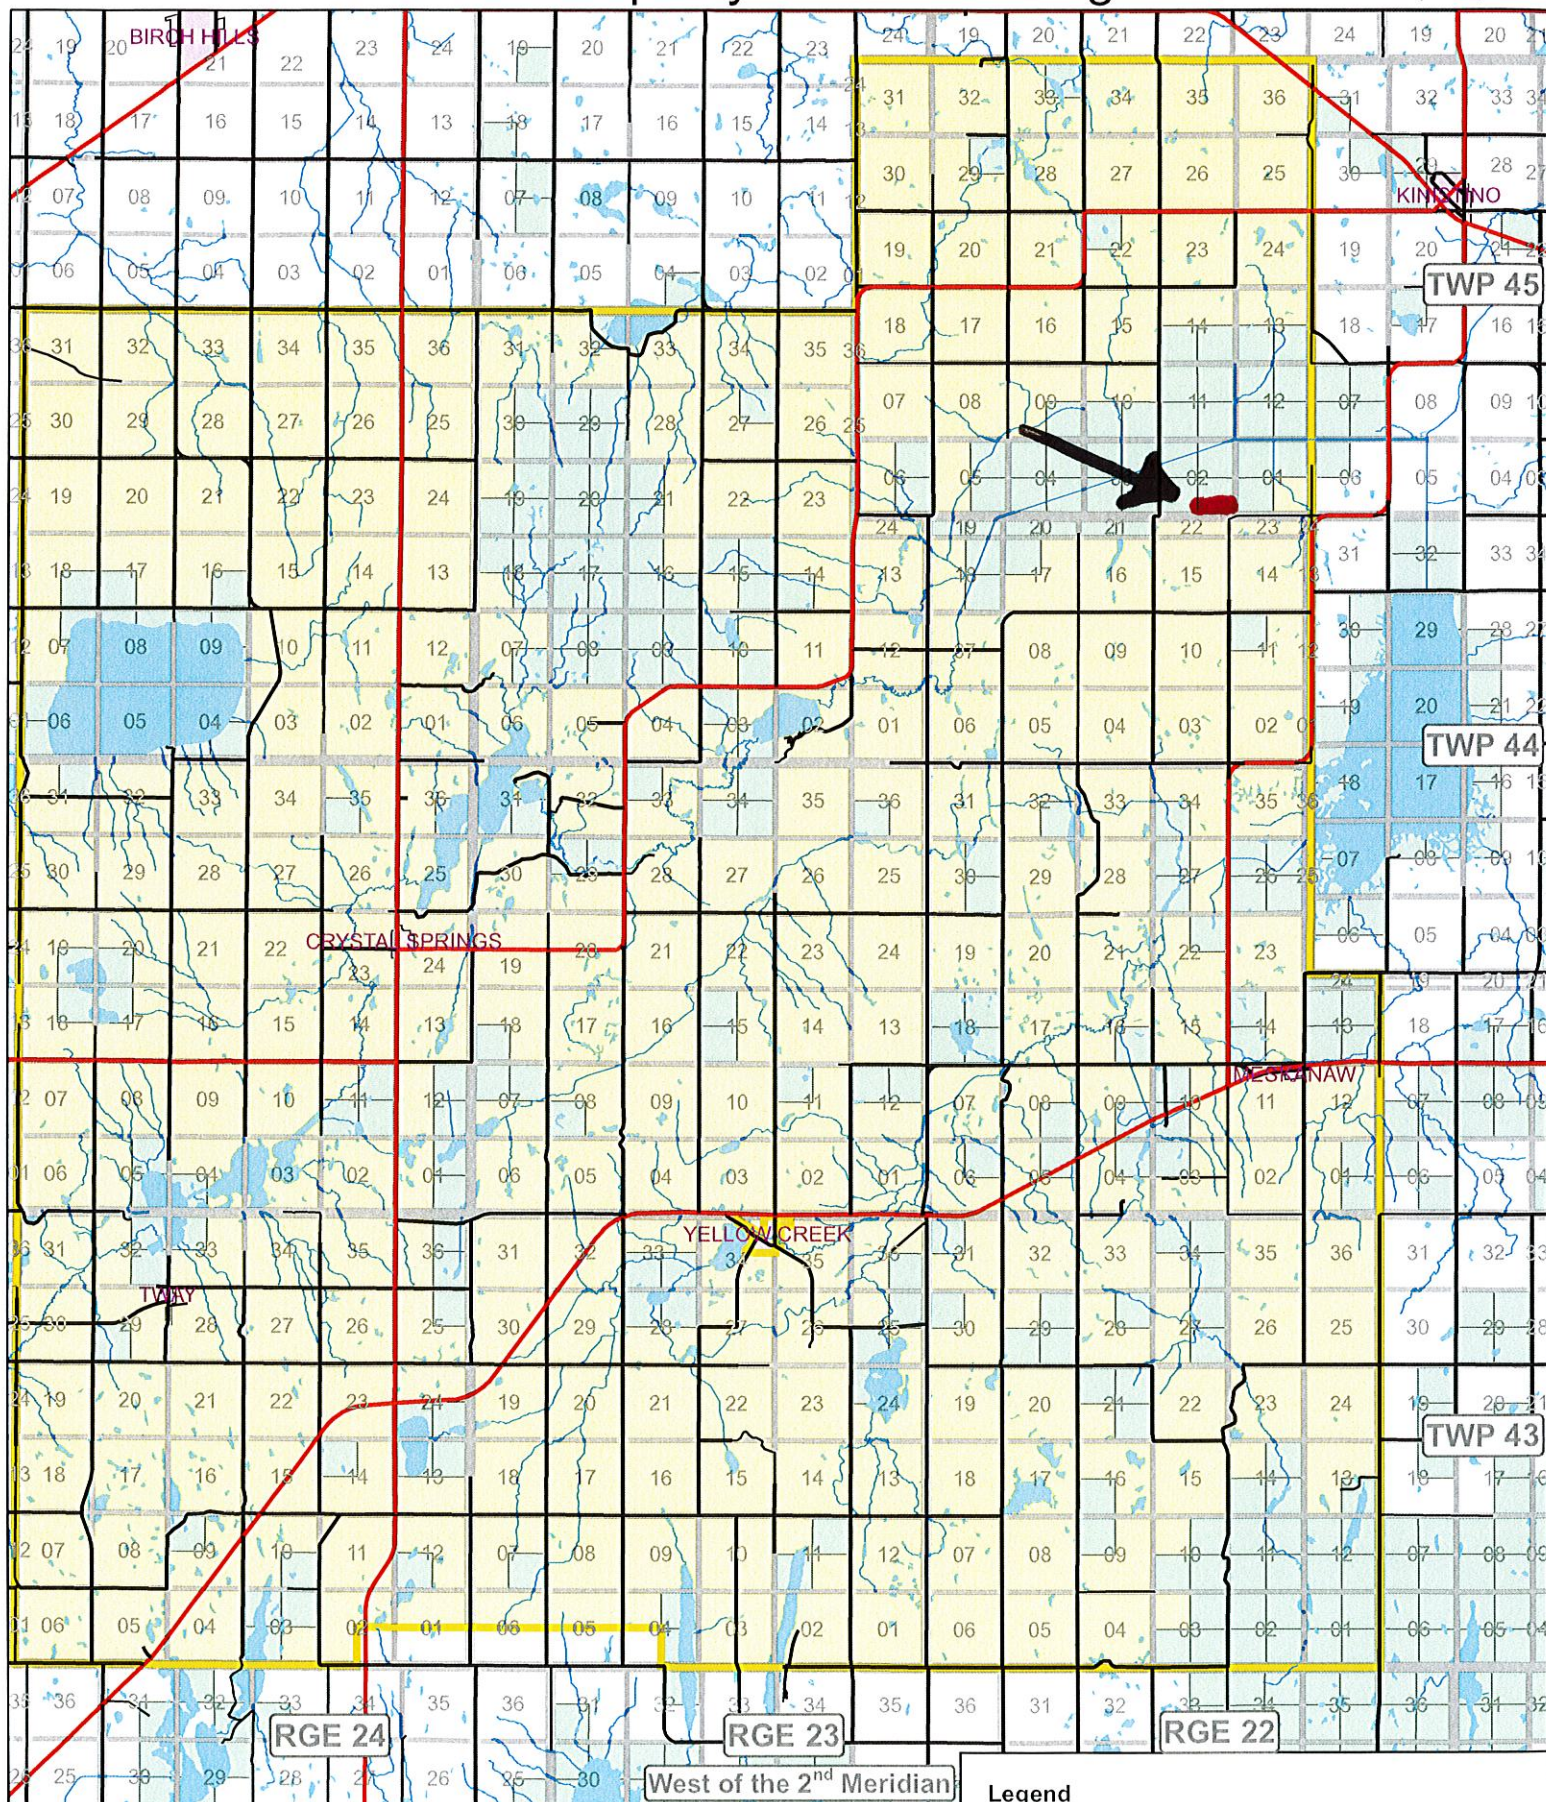

Crown Agricultural Land Rural Municipality No. 430 Invergordon

April 3, 2007

Legend		
—	Rivers	Urban Municipality
—	Lakes	RM of Invergordon
—	SAF Crown Land	
—		
—		