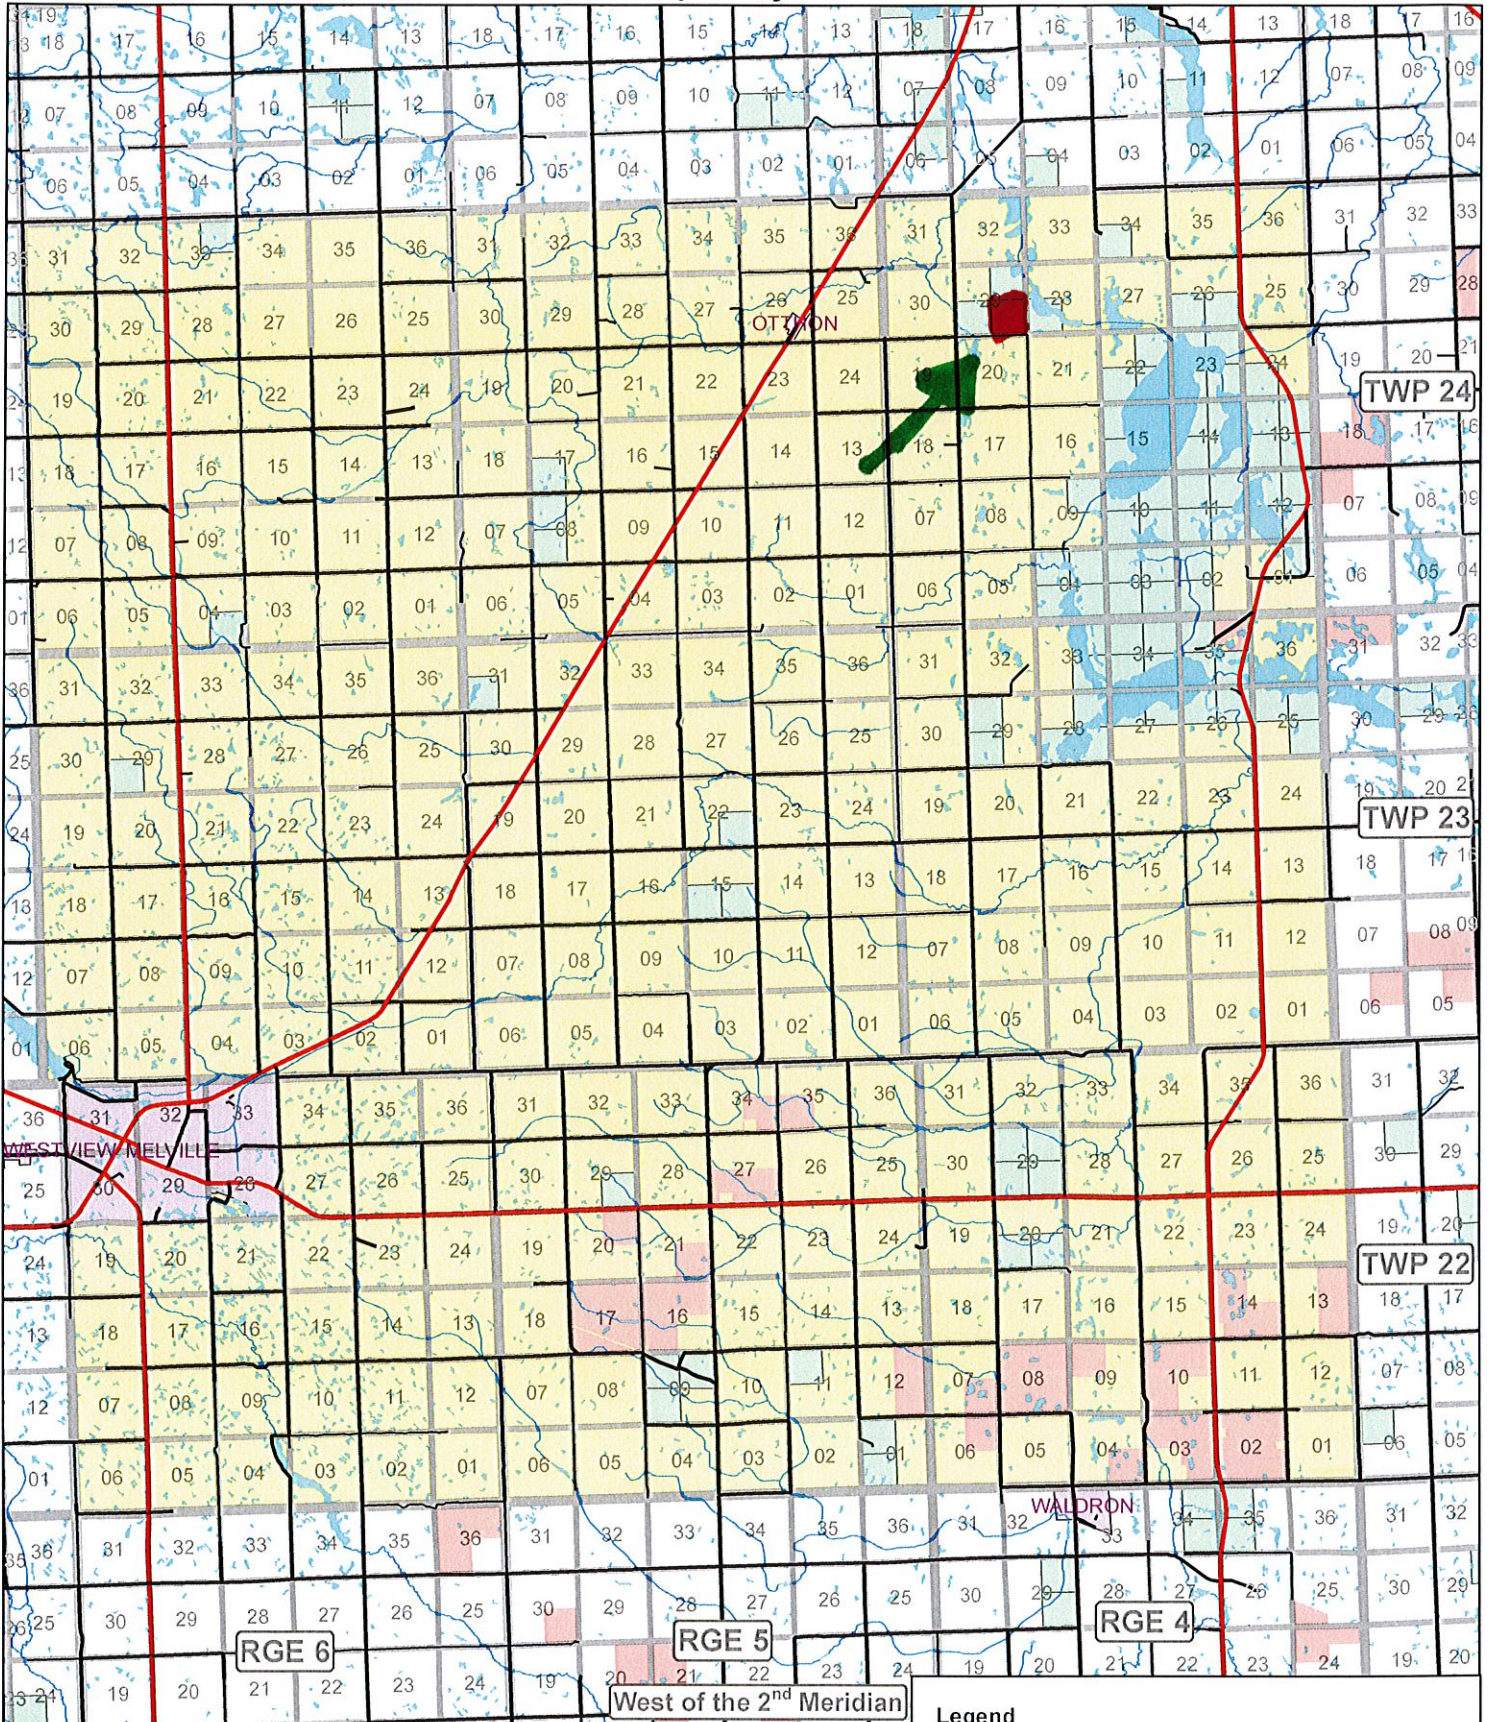

# Crown Agricultural Land Rural Municipality No. 214 Cana

April 3, 2007

**Legend**

Highway	Rivers	Urban Municipality
Collector	Lakes	Indian Reserve
Resource	SAF Crown Land	RM of Cana