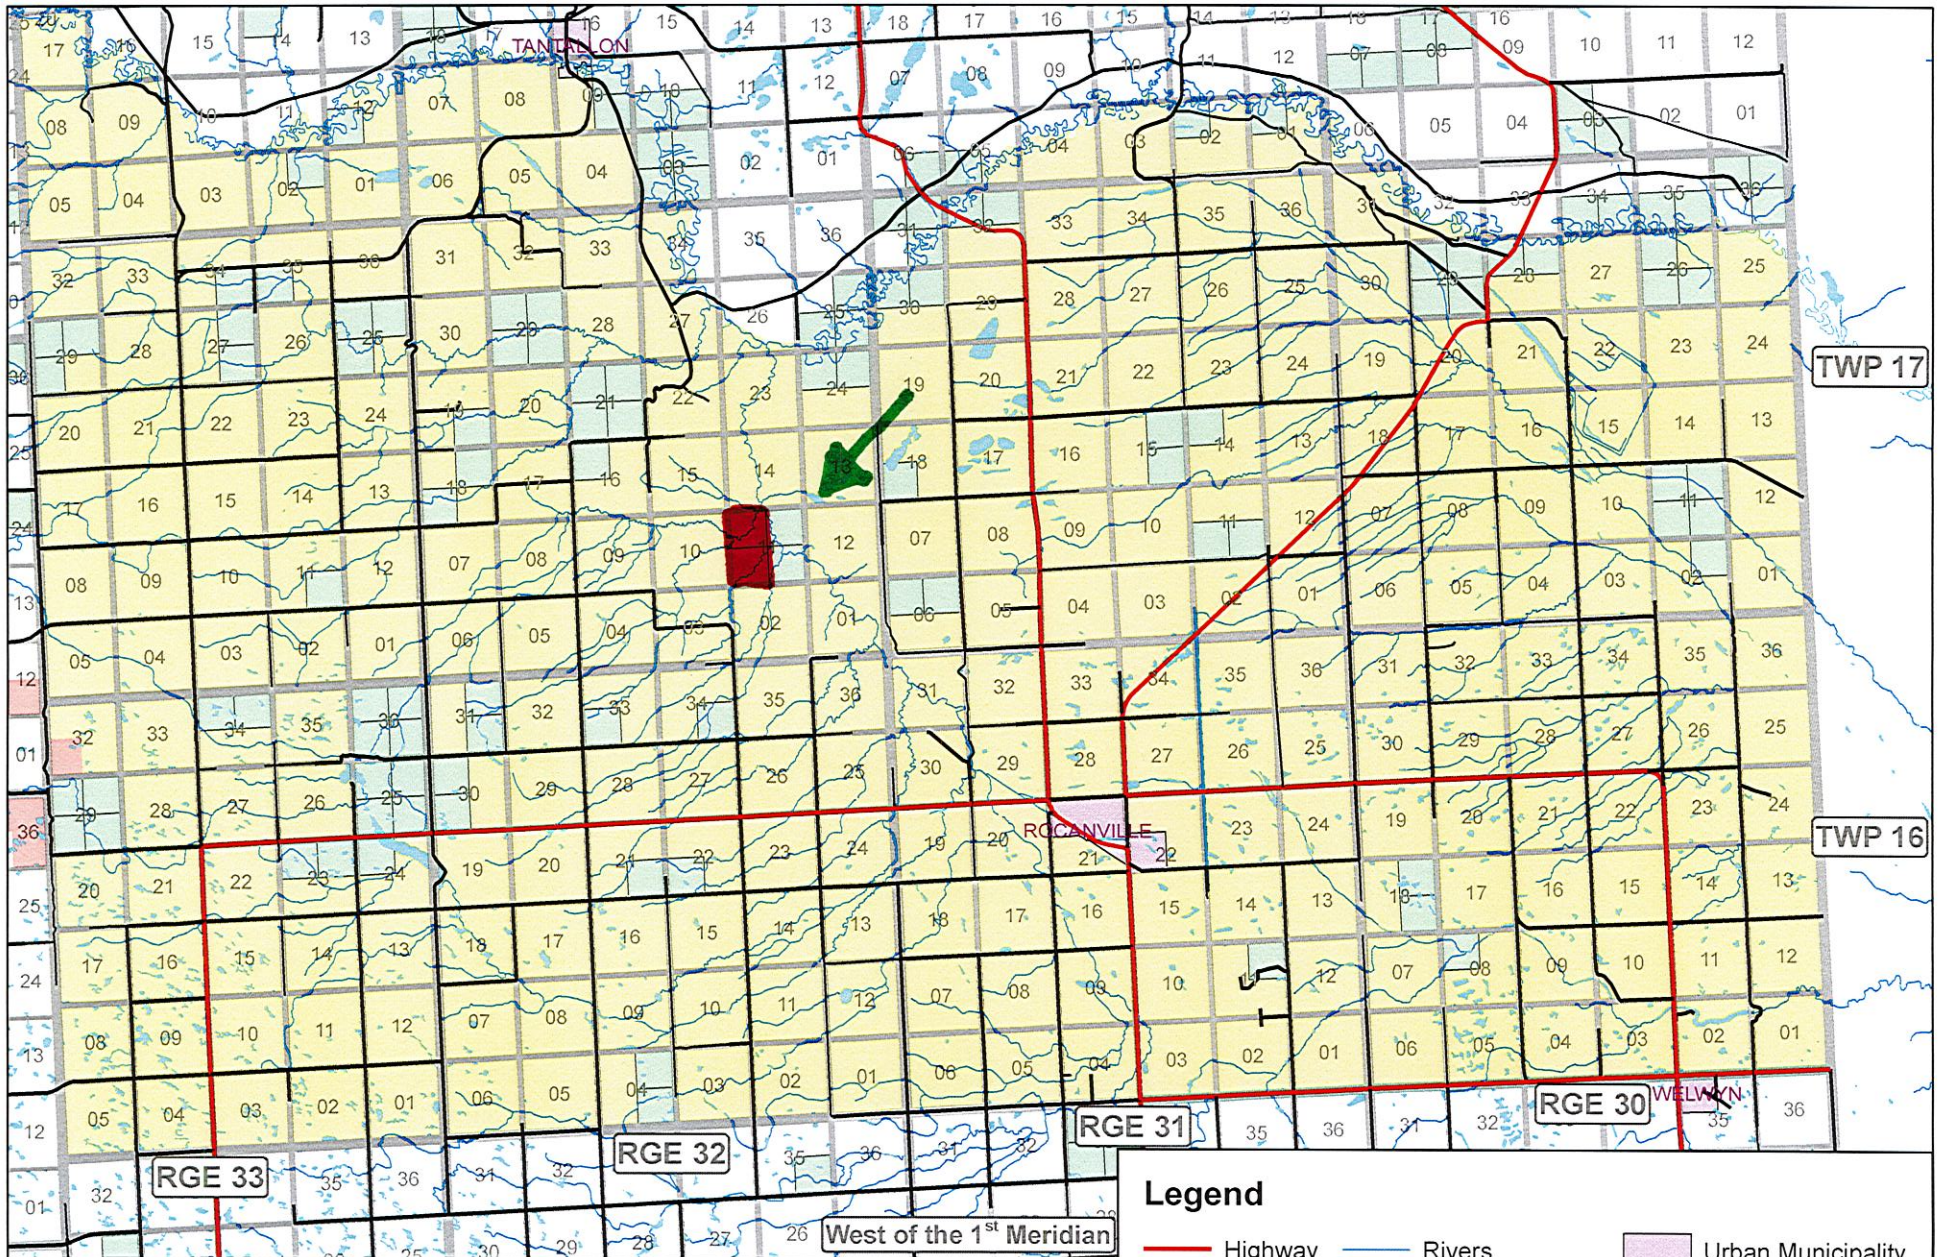

Crown Agricultural Land Rural Municipality No. 151 Rocanville

April 3, 2007

Projection: UTM Zone 13 Datum: NAD83 Spheroid: GRS1980

Legend

- Highway
- Collector
- Resource
- Rivers
- Lakes
- SAF Crown Land
- Urban Municipality
- Indian Reserve
- RM of Rocanville