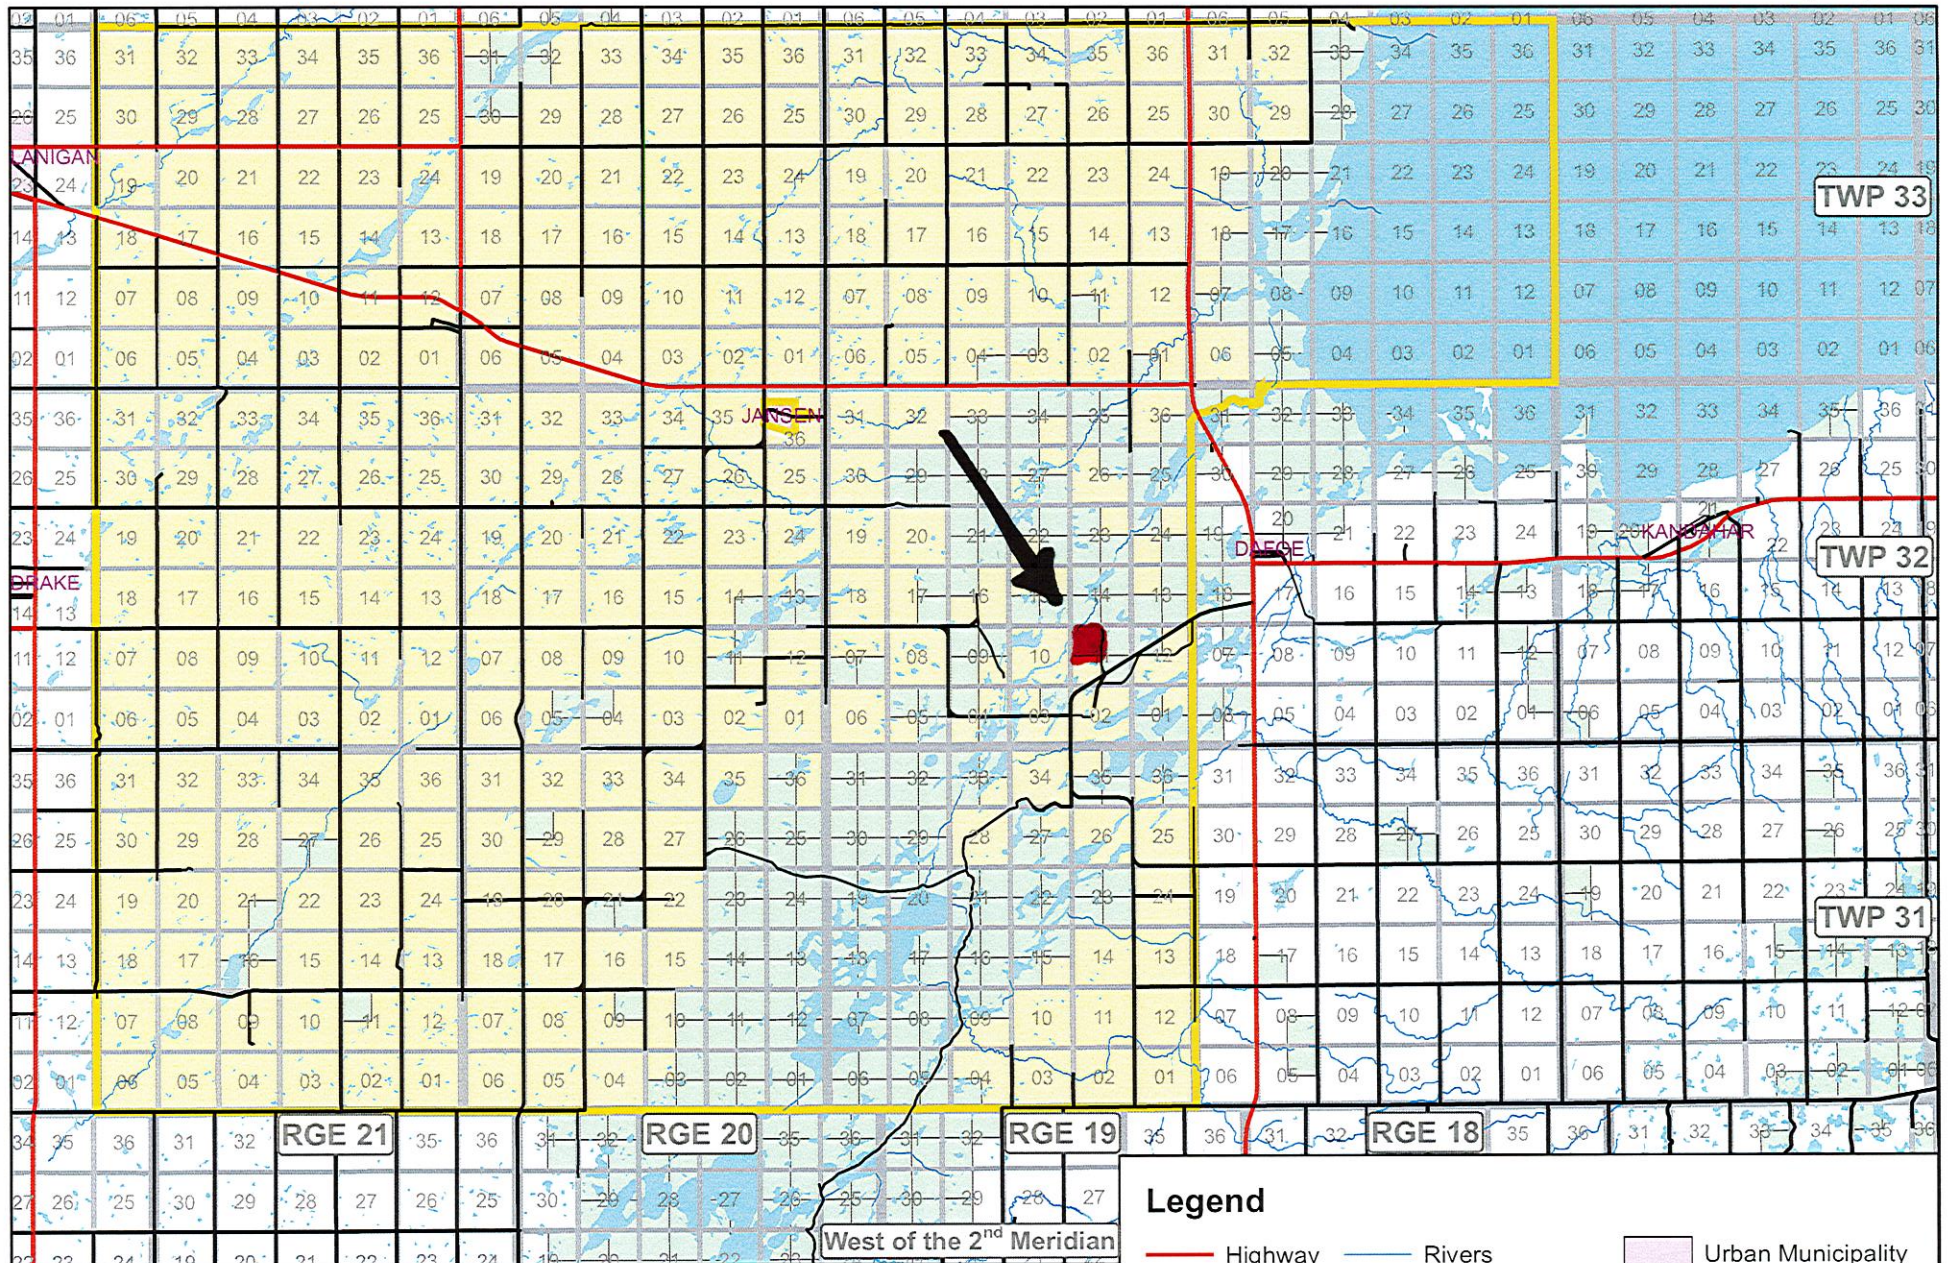

Crown Agricultural Land Rural Municipality No. 309 PrairieRose

April 3, 2007

Legend

 Highway	 Rivers	 Urban Municipality
 Collector	 Lakes	 RM of Prairie Rose
 Resource	 SAF Crown Land	