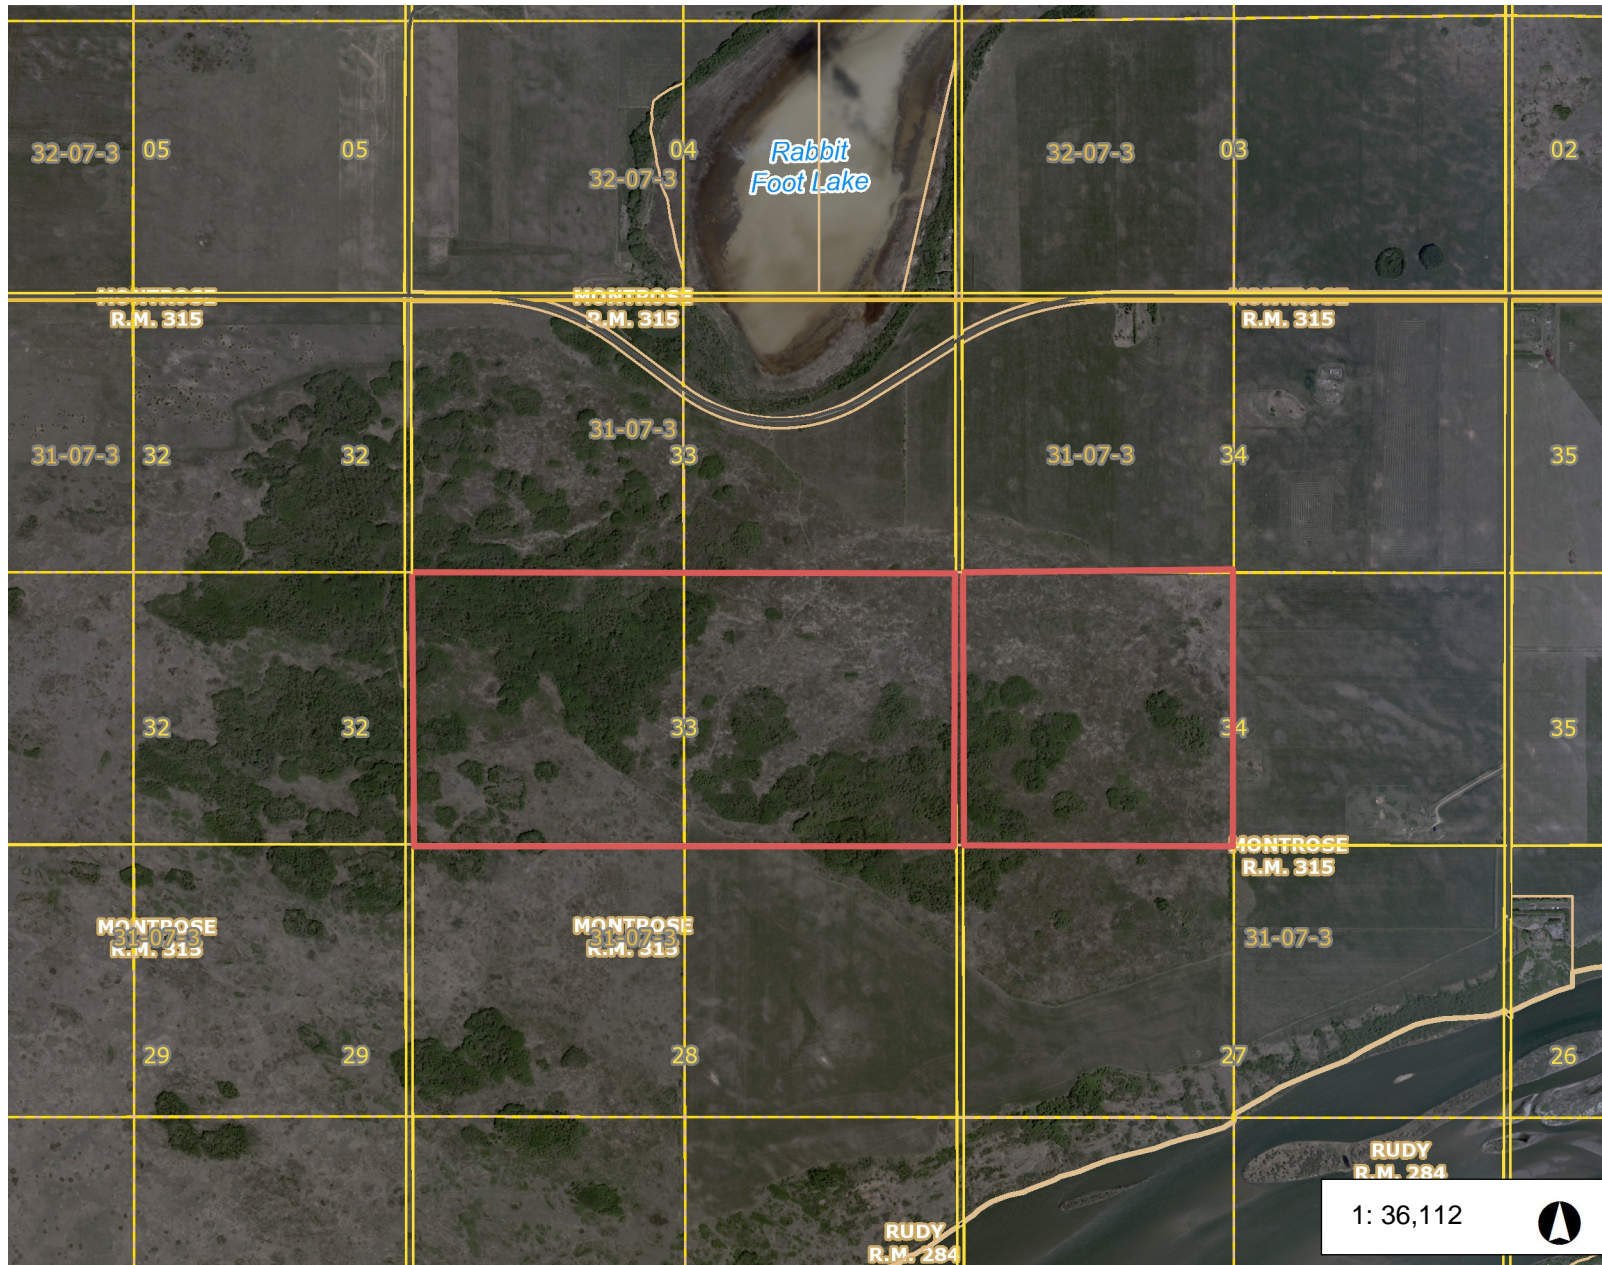

S-33-31-07-3 SW-34-2-07-3

- ### Legend
- * Métis Nations
 - Township
 - Section
 - Quarter Section
 - Cadastral Surface Parcel
 - Rural Municipality
 - National Park
 - Provincial Park
 - Recreation Site
 - Protected Area
 - Authority
 - Historic Site
 - Regional Park
 - City
 - Unincorporated Area
 - Urban Municipality
 - Indian Reserve (ISC)
 - + Fence
 - Field
 - Pasture Boundary - AESB
 - Building
 - Corral
 - Dam
 - Dugout
 - ⊗ Gate
 - + Graveyard

Notes

1: 36,112