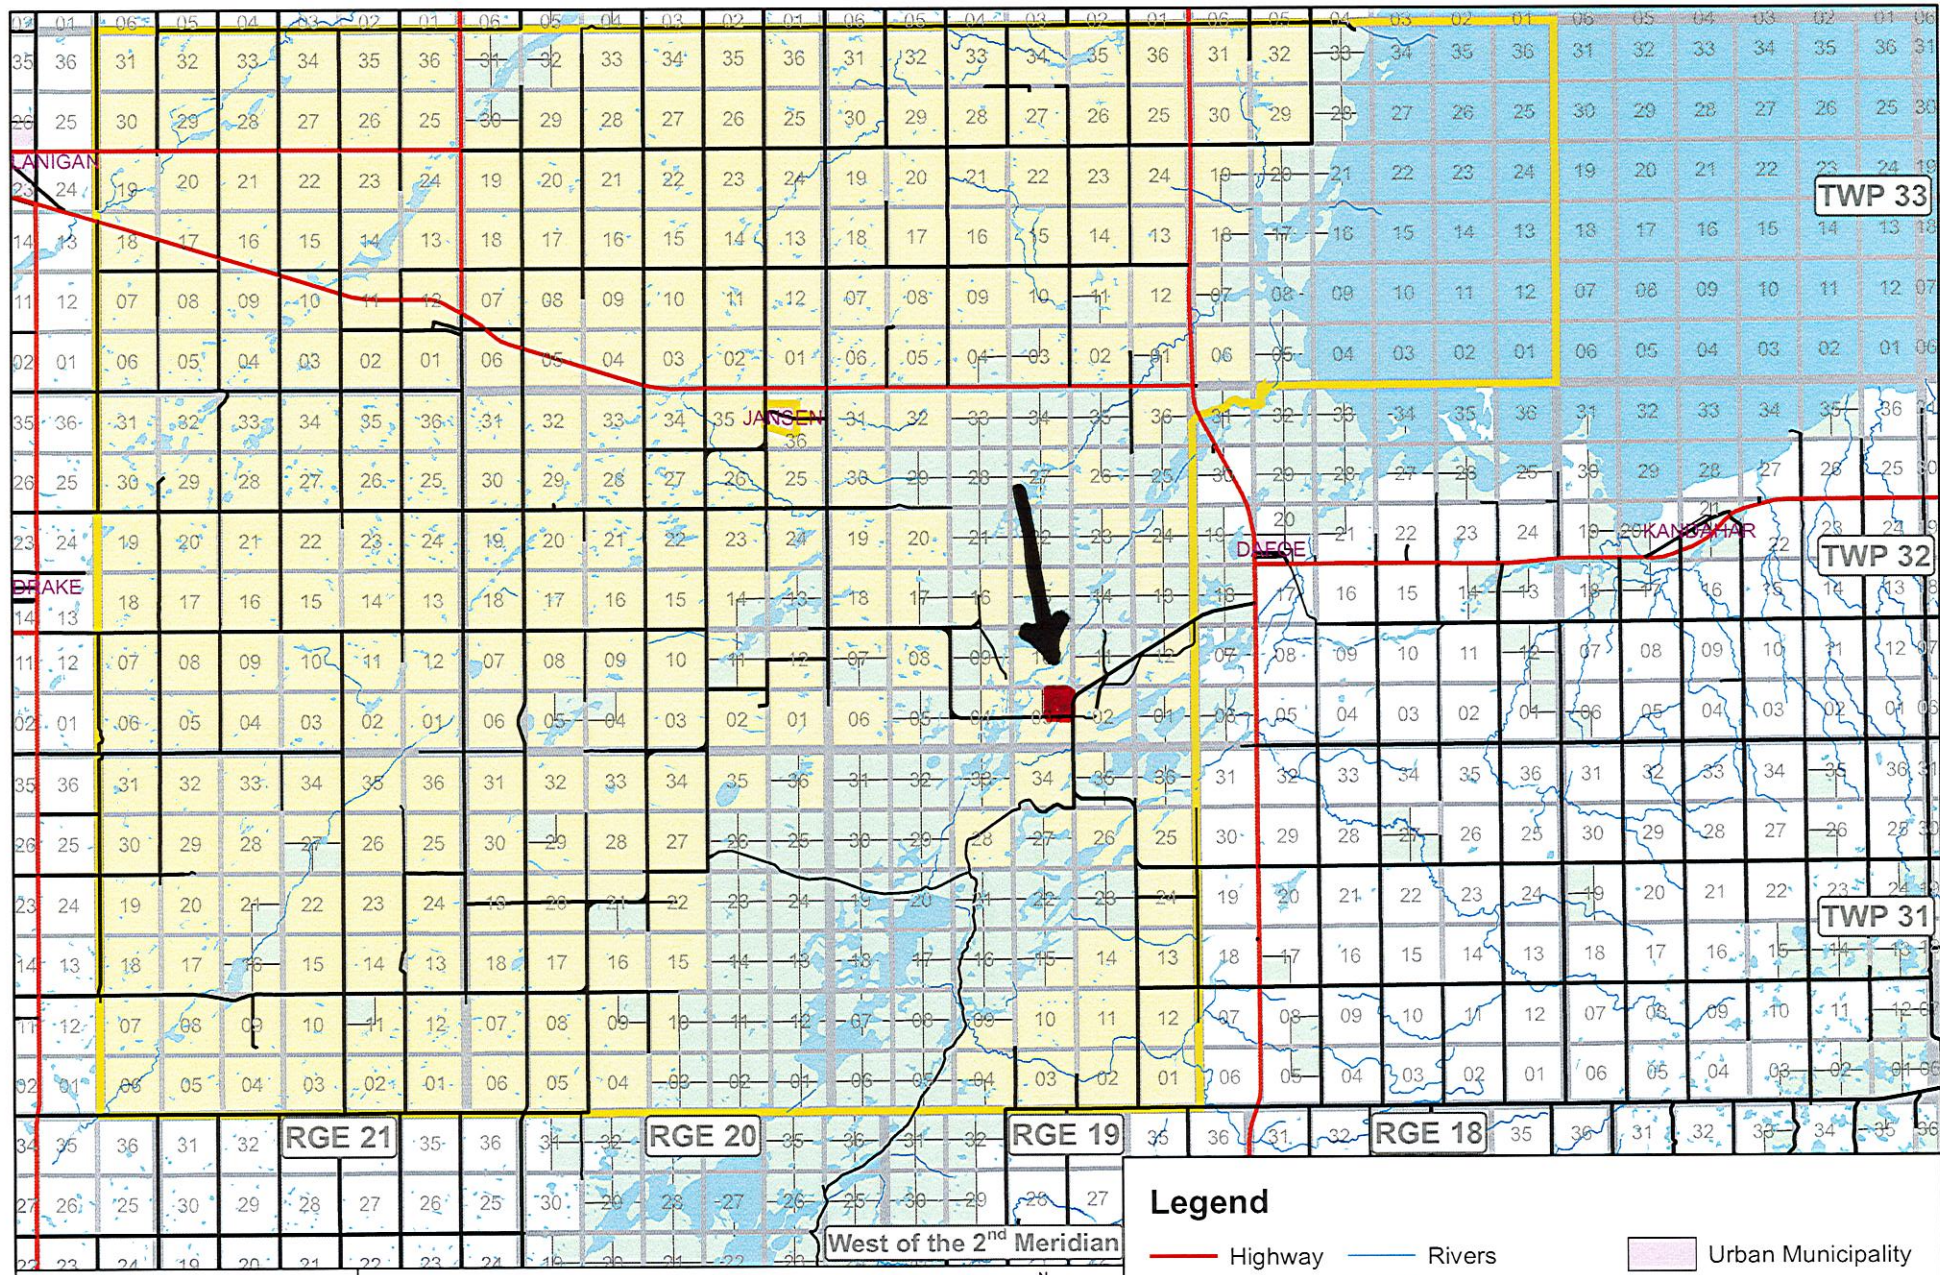

Crown Agricultural Land Rural Municipality No. 309 PrairieRose

April 3, 2007

Projection: UTM Zone 13 Datum: NAD83 Spheroid: GRS1980

Legend

- Highway
- Rivers
- Urban Municipality
- Collector
- Lakes
- RM of Prairie Rose
- Resource
- SAF Crown Land