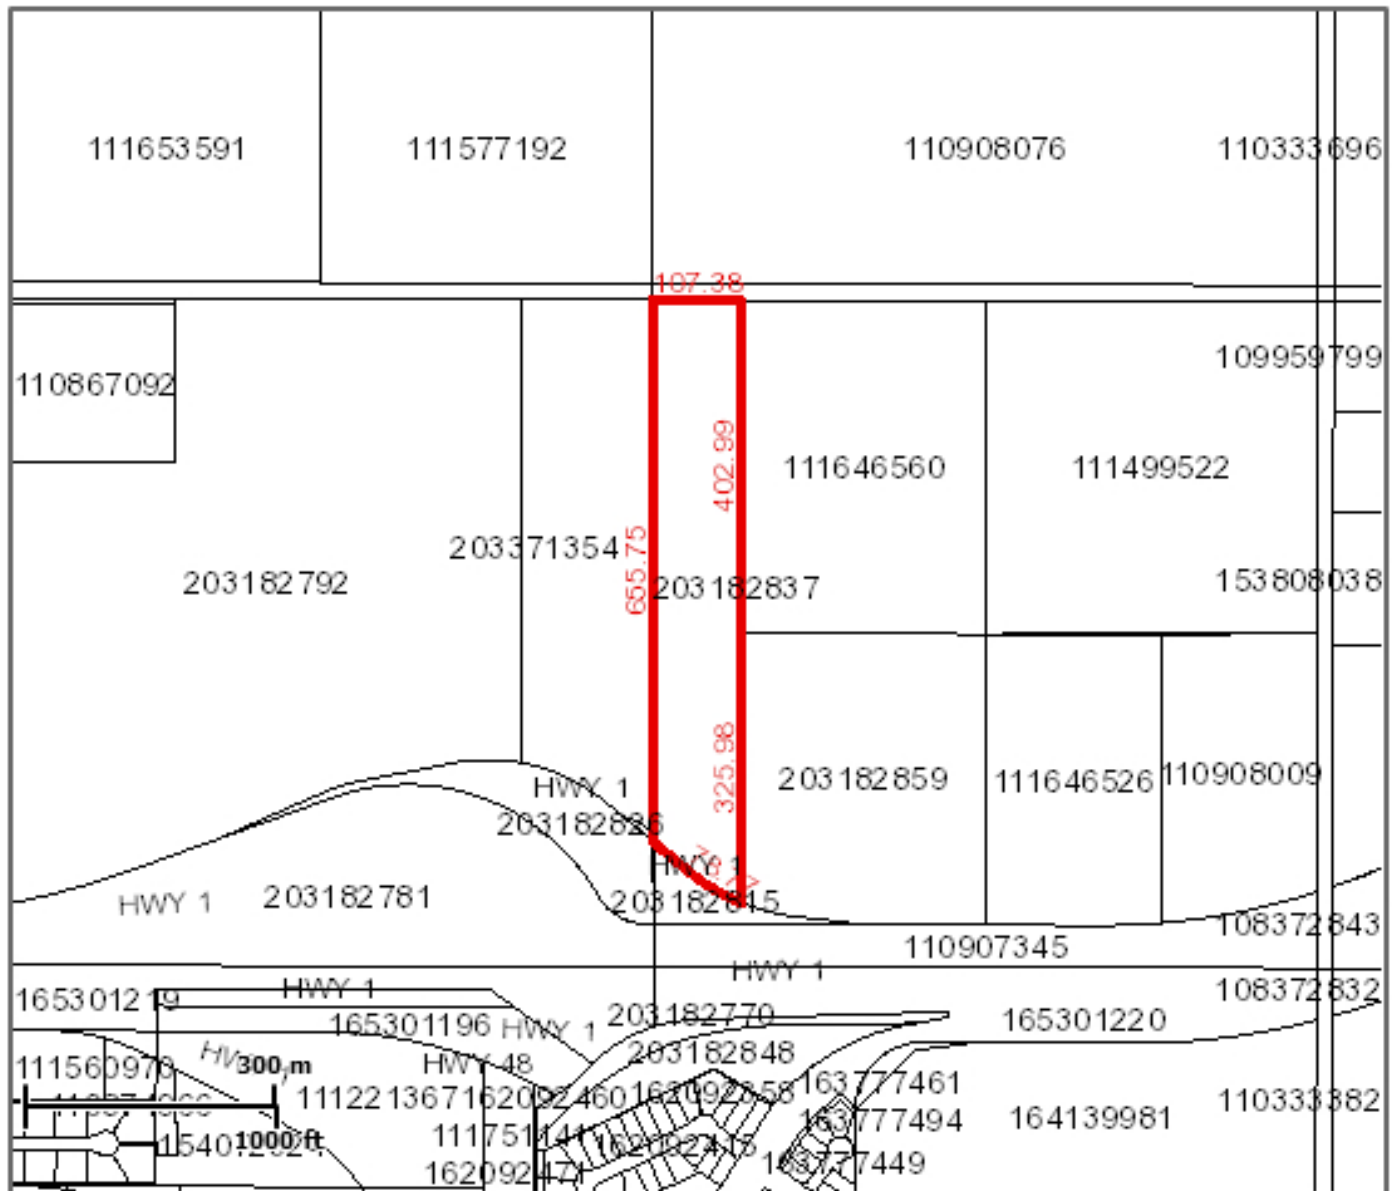

Surface Parcel Number: 203182837

REQUEST DATE: Thu Dec 5 14:20:30 GMT-0600 2019

Scale: 1:18056

Owner Name(s): Her Majesty The Queen in Right of Saskatchewan

Municipality: RM OF EDENWOLD NO. 158

Area: 7.48 hectares (18.48 acres)

Title Number(s): 147308902

Converted Title Number: 01SE30852

Parcel Class: Public Improvement

Ownership Share: 1:1

Land Description: Blk/Par F-Plan 102182206 Ext 0

Source Quarter Section: NE-24-17-18-2

Commodity/Unit: Not Applicable

DISCLAIMER: THIS IS NOT A PLAN OF SURVEY It is a consolidation of plans to assist in identifying the location, size and shape of a parcel in relation to other parcels. Parcel boundaries and area may have been adjusted to fit with adjacent parcels. To determine actual boundaries, dimensions or area of any parcel, refer to the plan, or consult a surveyor.