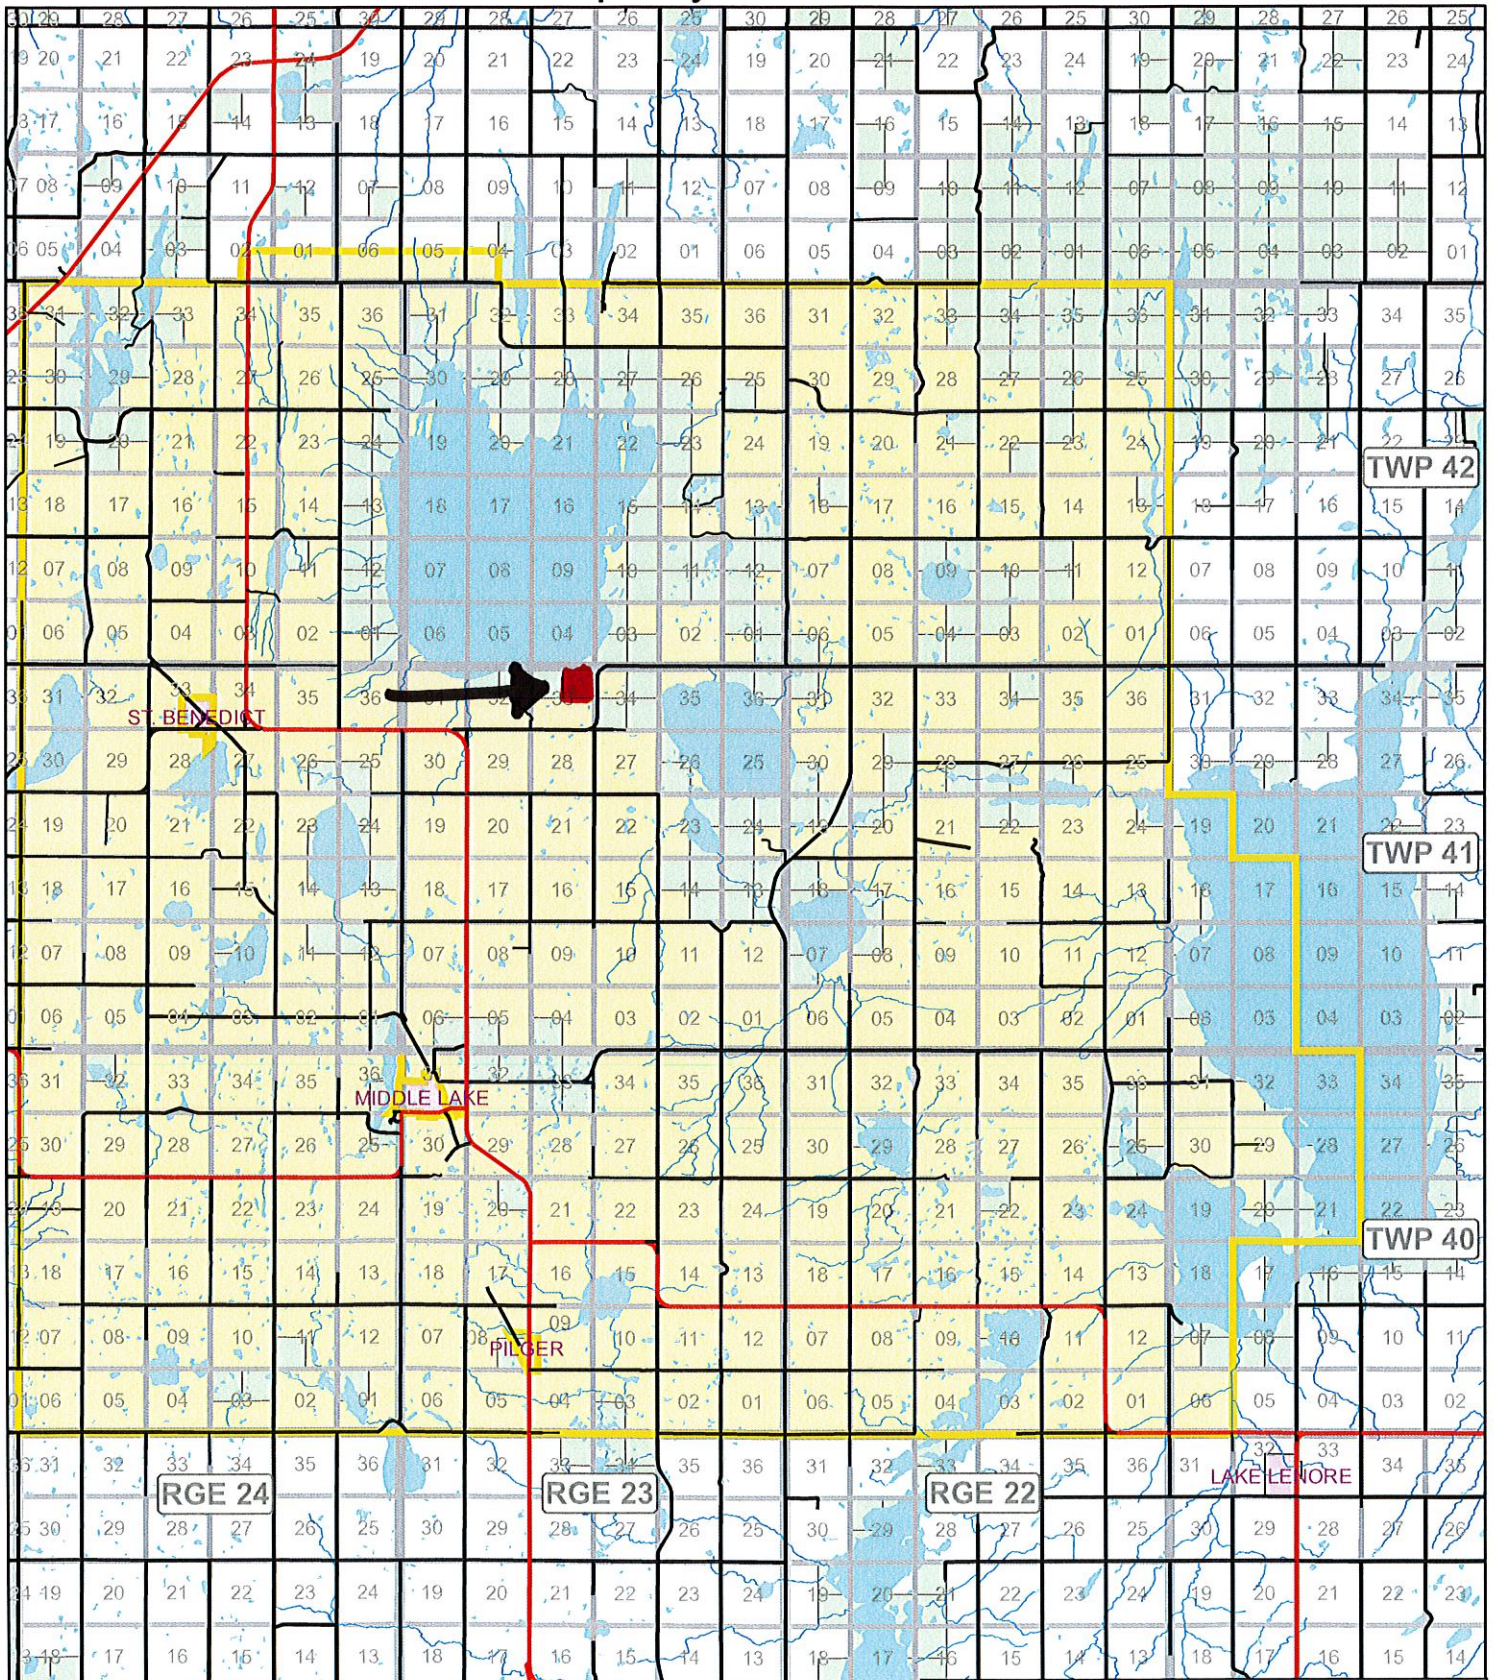

Crown Agricultural Land Rural Municipality No. 400 Three Lakes

April 3, 2007

Legend					
	Highway		Rivers		Urban Municipality
	Collector		Lakes		RM of Three Lakes
	Resource		SAF Crown Land		