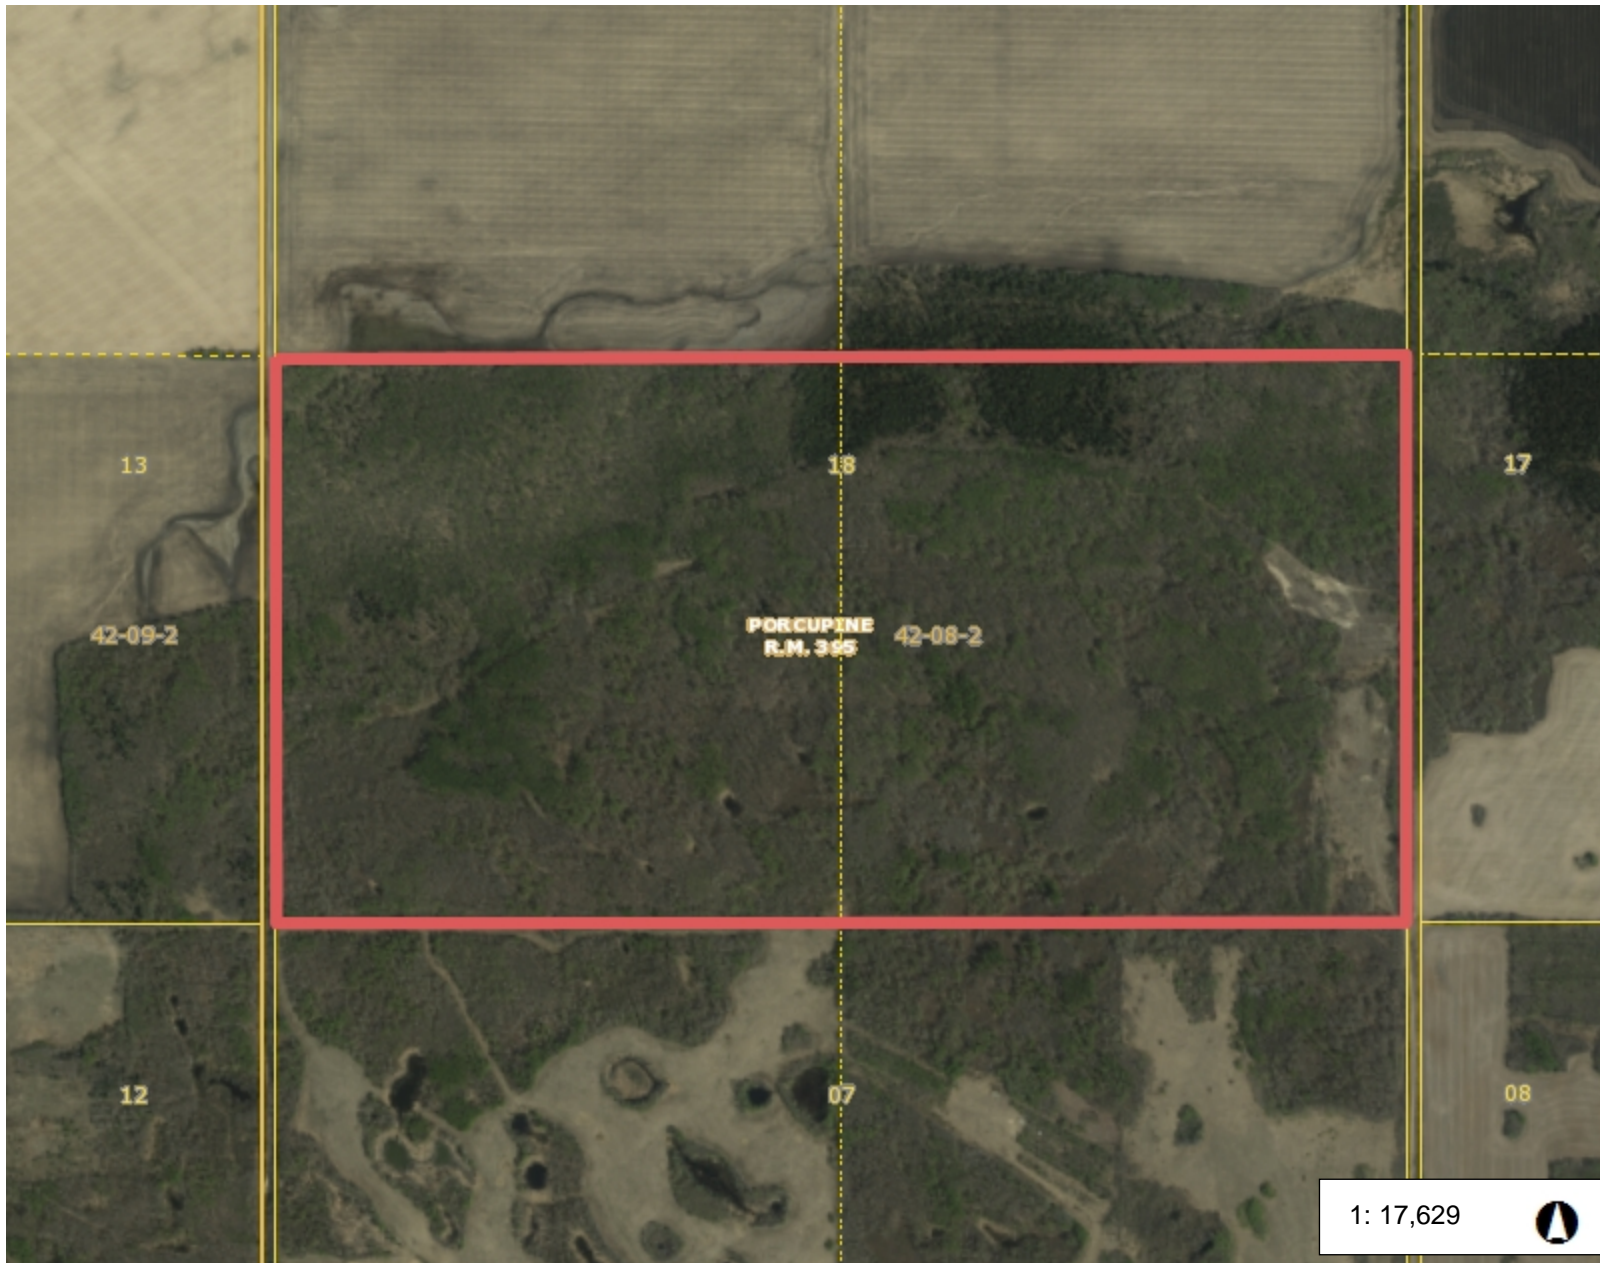

RM #395 SE-18 & SW-18-42-08-2

1: 17,629 

Legend

-  Métis Nations
-  Township
-  Section
-  Quarter Section
-  Rural Municipality
-  National Park
-  Provincial Park
-  Recreation Site
-  Protected Area
-  Authority
-  Historic Site
-  Regional Park
-  City
-  Unincorporated Area
-  Urban Municipality
-  Indian Reserve (ISC)
-  Fence
-  Field
-  Pasture Boundary - AESB
-  Building
-  Corral
-  Dam
-  Dugout
-  Gate
-  Graveyard
-  Power