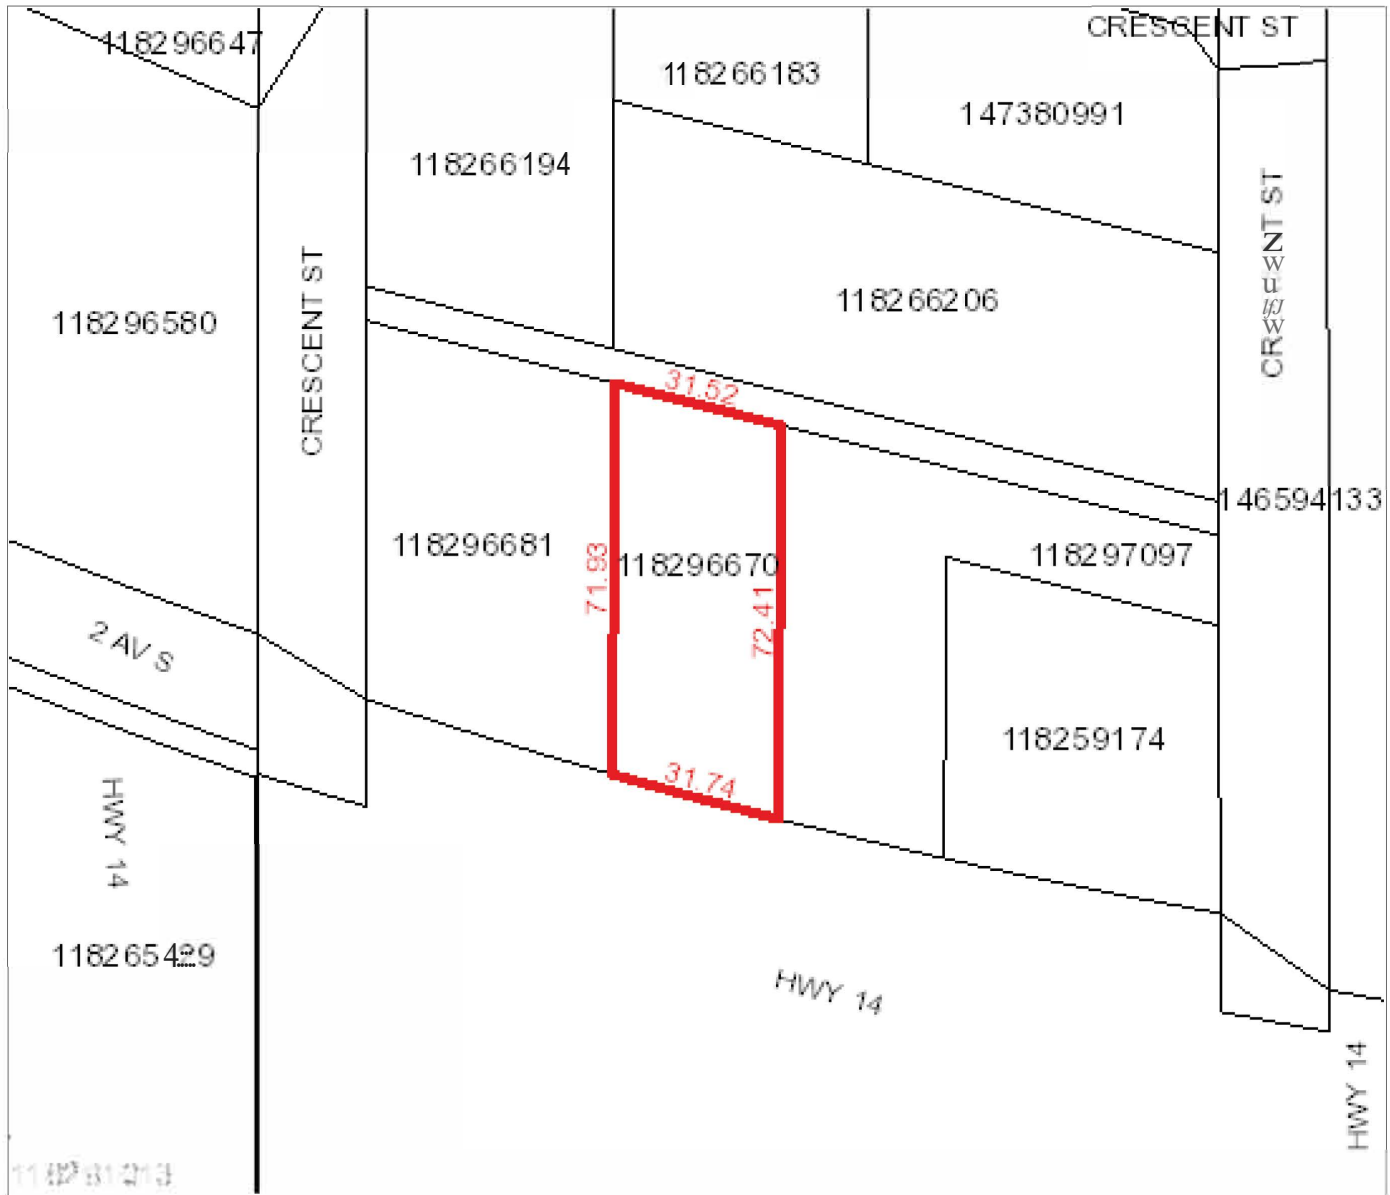

Surface Parcel Number: 118296670

REQUEST DATE: Thu Jun 24 16:42:21 GMT-06:00 2021

Owner Name(s):

Municipality : TOWN OF UNITY

Area : 0.221 hectares (0.55 acres)

Title Number(s) : 140753493

Converted Title Number: 01MW15254

Parcel Class : Parcel (Generic)

Ownership Share : 1:1

Land Description : Lot 10-Blk/Par 48-Plan 80S00965 Ext O

Source Quarter Section : SE-18-40-22-3

Commodity/Unit : Not Applicable