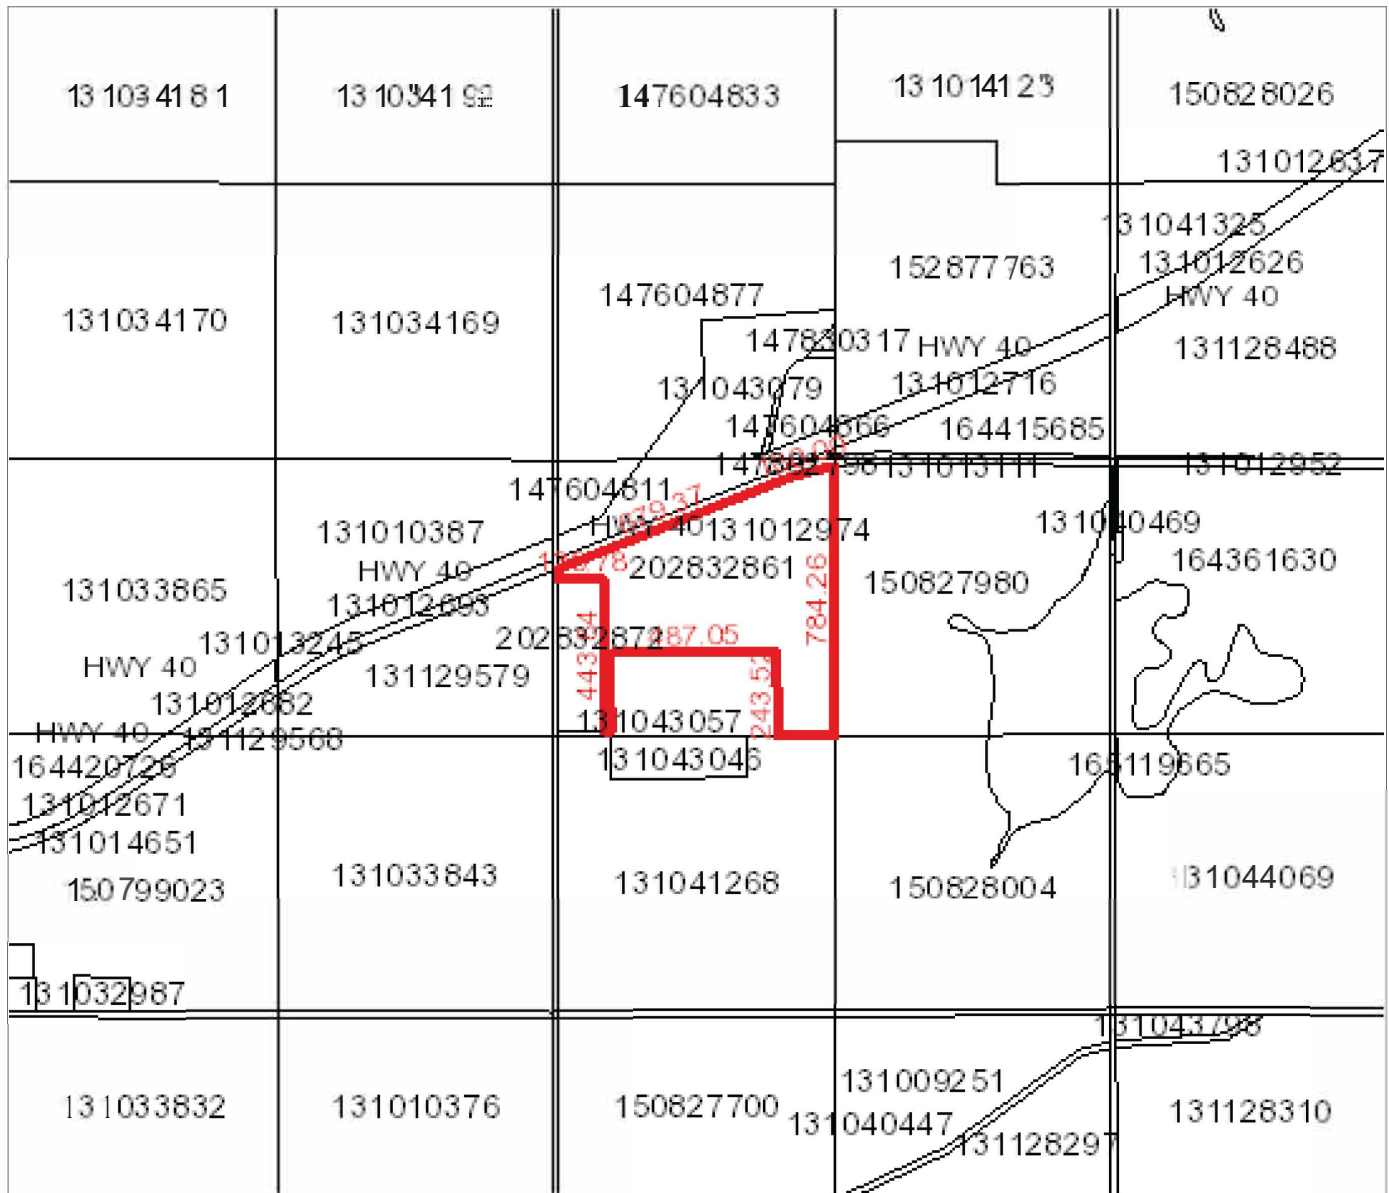

# Surface Parcel Number: 202832861

REQUEST DATE: Mon Mar 7 15:02:05 GMT-06:00 2022

**Owner Name(s) :**

**Municipality :** RM OF REDBERRY NO. 435

**Area :** 34.078 hectares (84.21 acres)

**Title Number(s):** 150320618

**Converted Title Number:** 98B01697

**Parcel Class :** Parcel (Generic)

**Ownership Share :** 1:1

**Land Description :** Blk/Par E-Plan 101682536 Ext 55

**Source Quarter Section :** NW-30-43-09-3

**Commodity/Unit :** Not Applicable