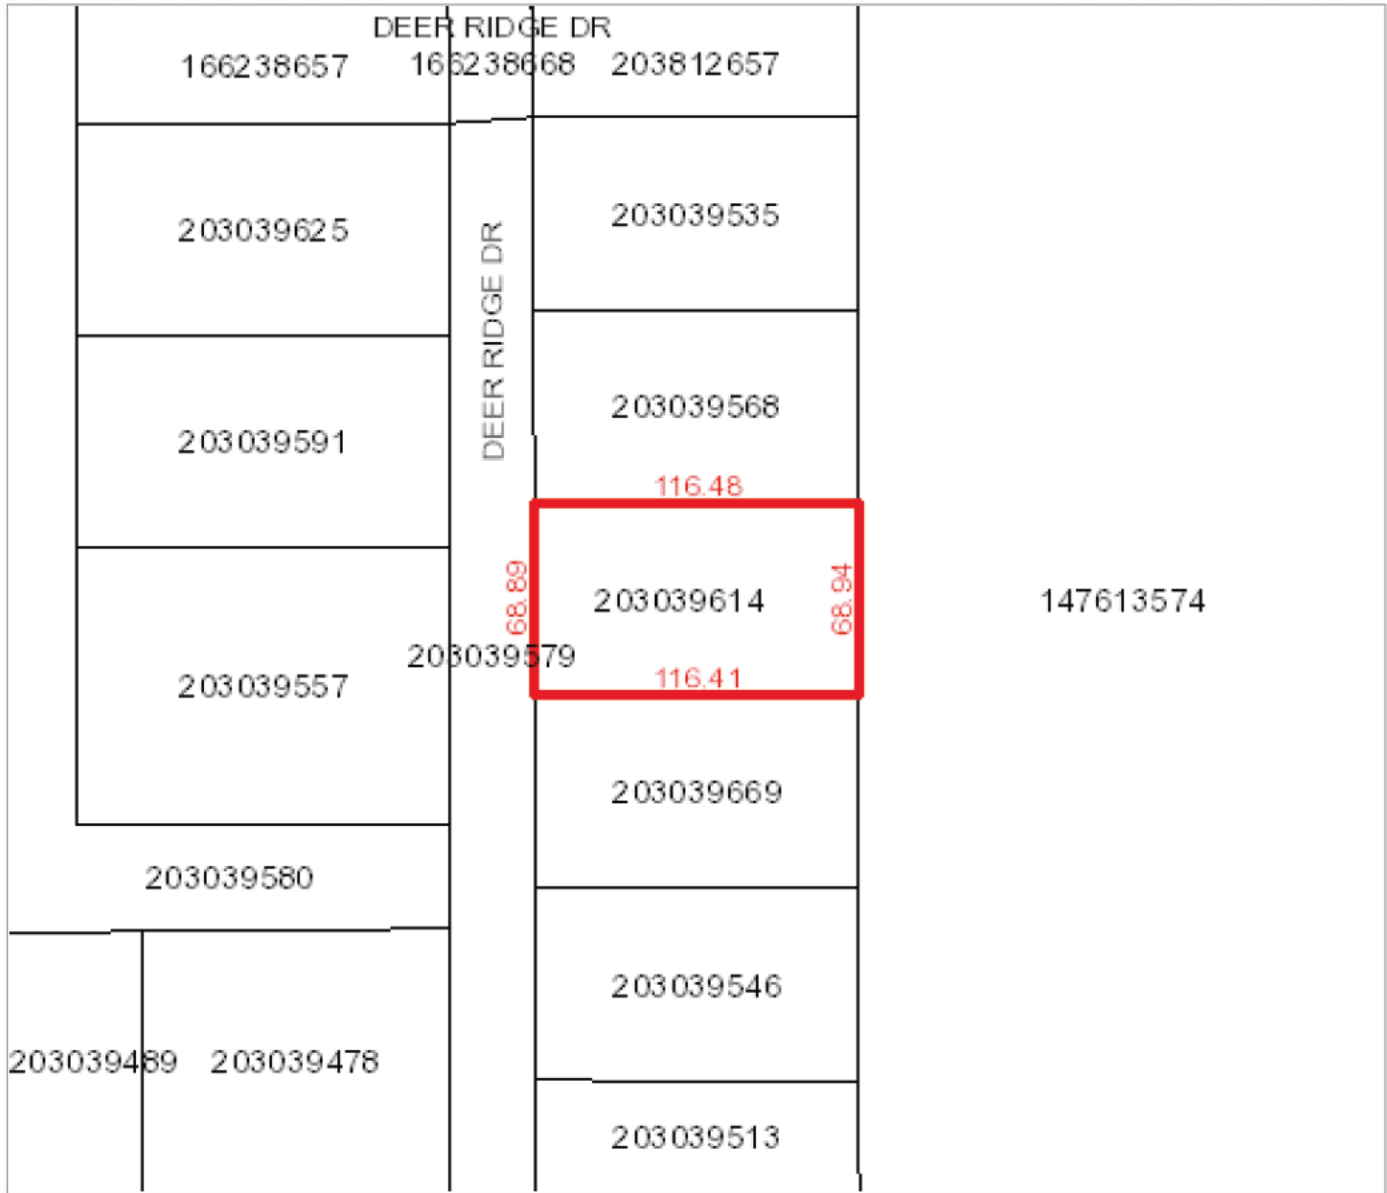

Surface Parcel Number: 203039614

REQUEST DATE: Sat Oct 19 20:43:50 GMT-06:00 2024

Owner Name(s) : [REDACTED]

Municipality : RM OF PADDOCKWOOD NO. 520

Area : 0.802 hectares (1.98 acres)

Title Number(s) : 146341492

Converted Title Number : 00PA02063

Parcel Class : Parcel (Generic)

Ownership Share : 1:1

Land Description : Lot 14-Blk/Par 1-Plan 102160932 Ext 0

Source Quarter Section : NW-21-53-27-2

Commodity/Unit : Not Applicable