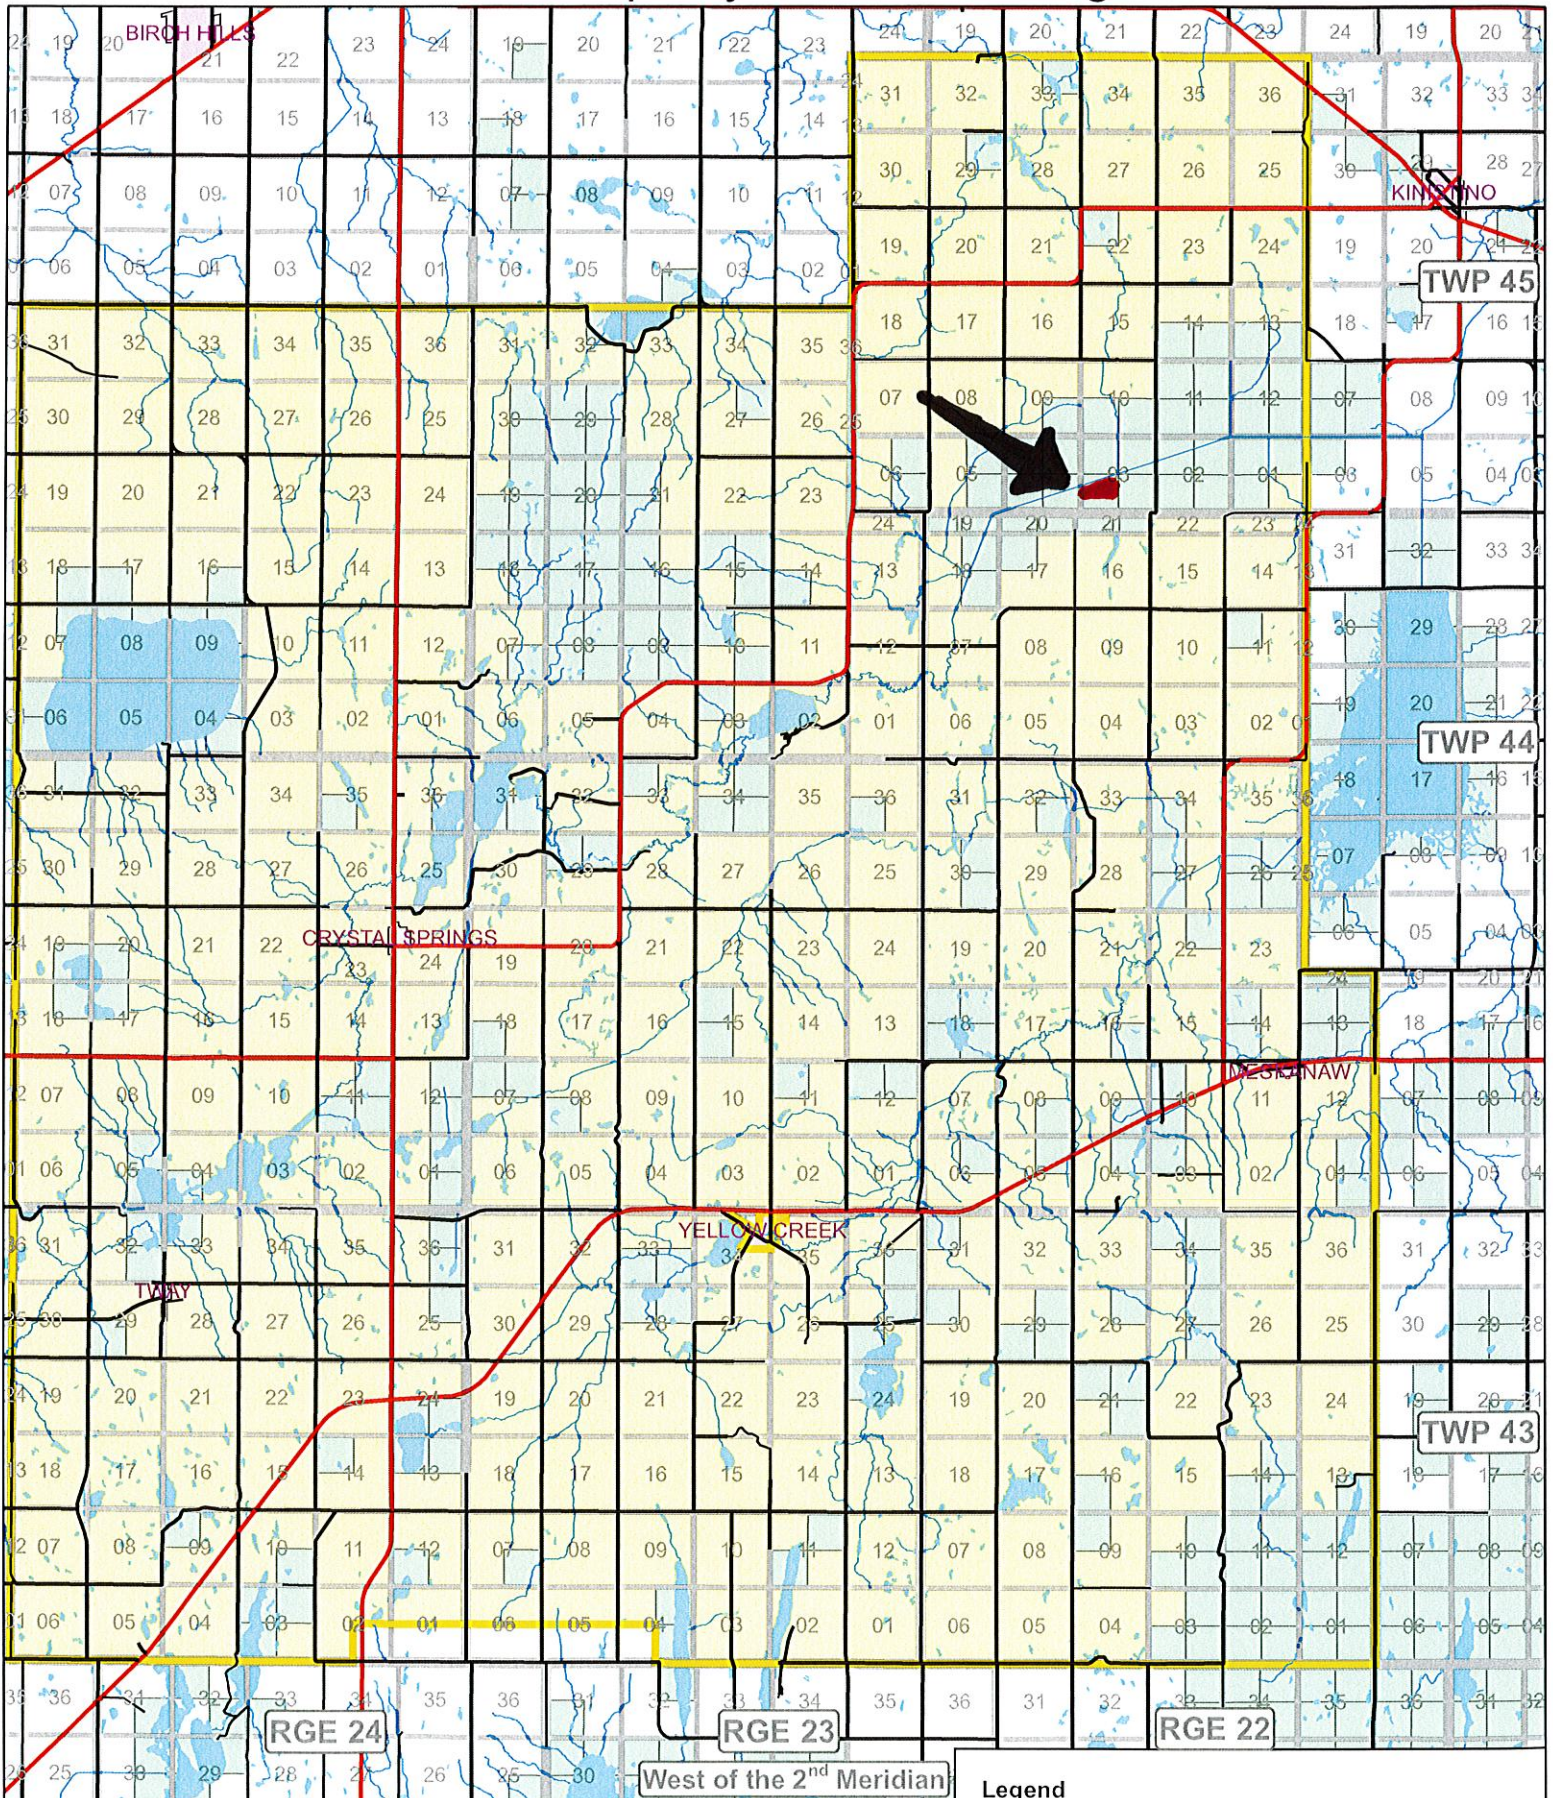

Crown Agricultural Land Rural Municipality No. 430 Invergordon

April 3, 2007

Legend

- Highway
- Rivers
- Lakes
- Urban Municipality
- Collector
- RM of Invergordon
- Resource
- SAF Crown Land