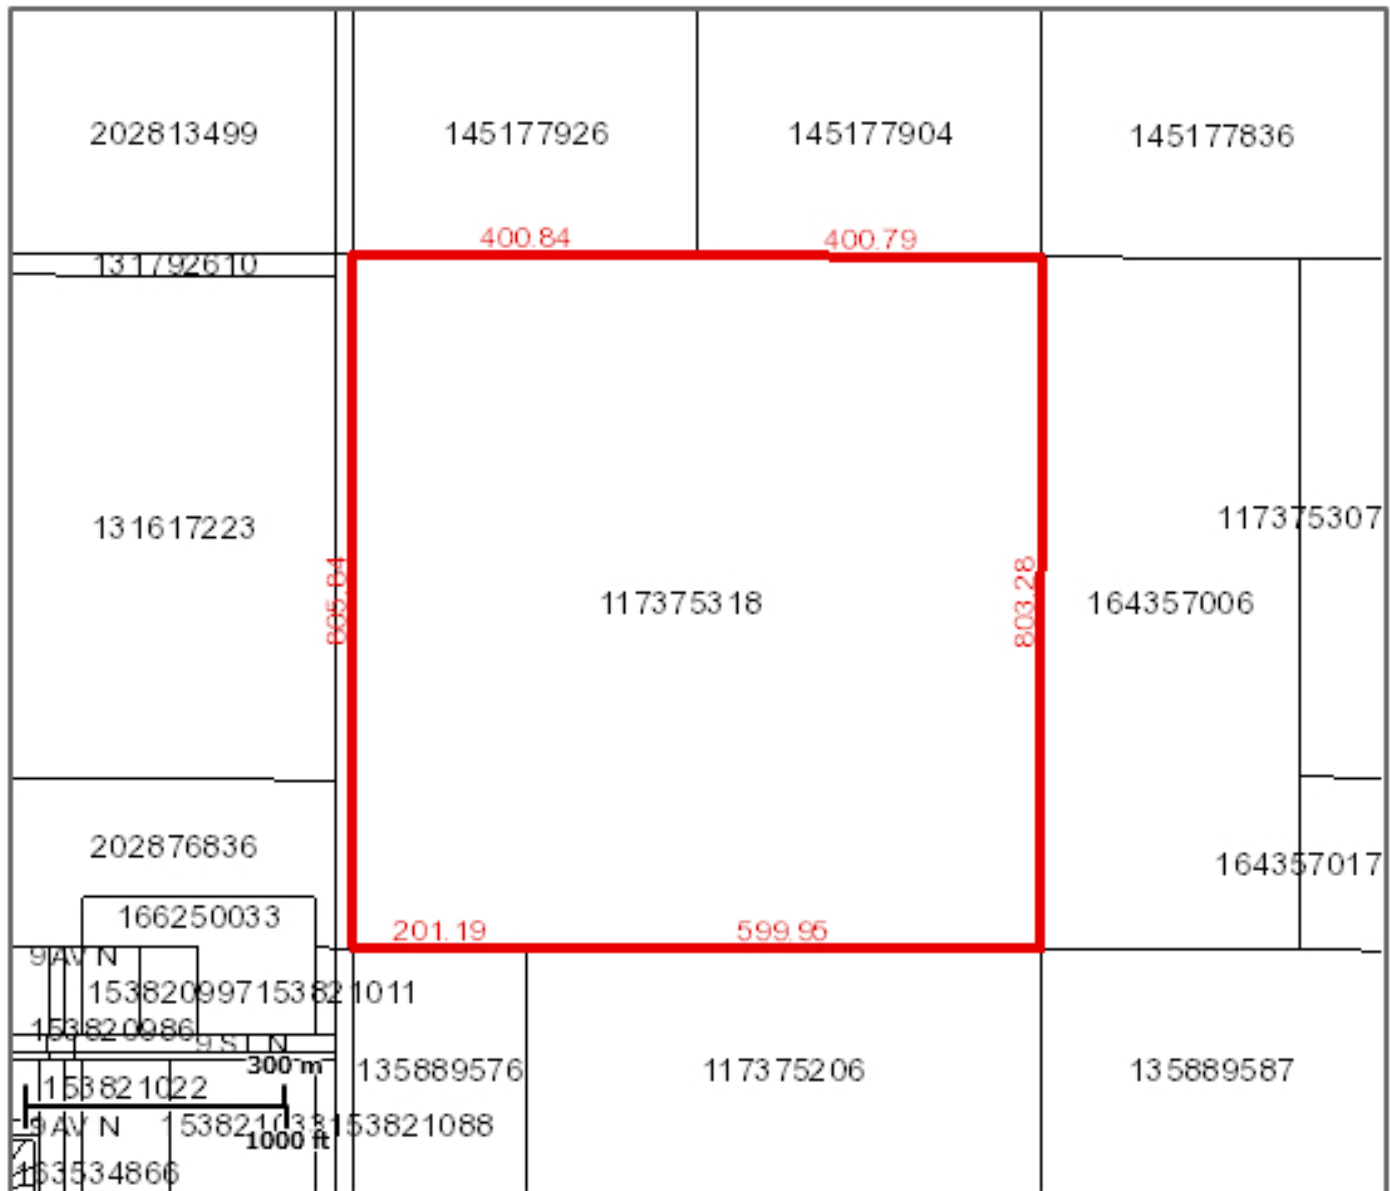

Surface Parcel Number: 117375318

REQUEST DATE: Wed Feb 12 13:04:04 GMT-0800 2020

Scale: 1:18056

Owner Name(s): Her Majesty the Queen (Saskatchewan)

Municipality: RM OF CORMAN PARK NO. 344

Area: 64.476 hectares (159.32 acres)

Title Number(s): 108957909

Converted Title Number: 78S13691

Parcel Class: Parcel (Generic)

Ownership Share: 1:1

Land Description: SW 34-38-05-3 Ext 0

Source Quarter Section: SW-34-38-05-3

Commodity/Unit: Not Applicable