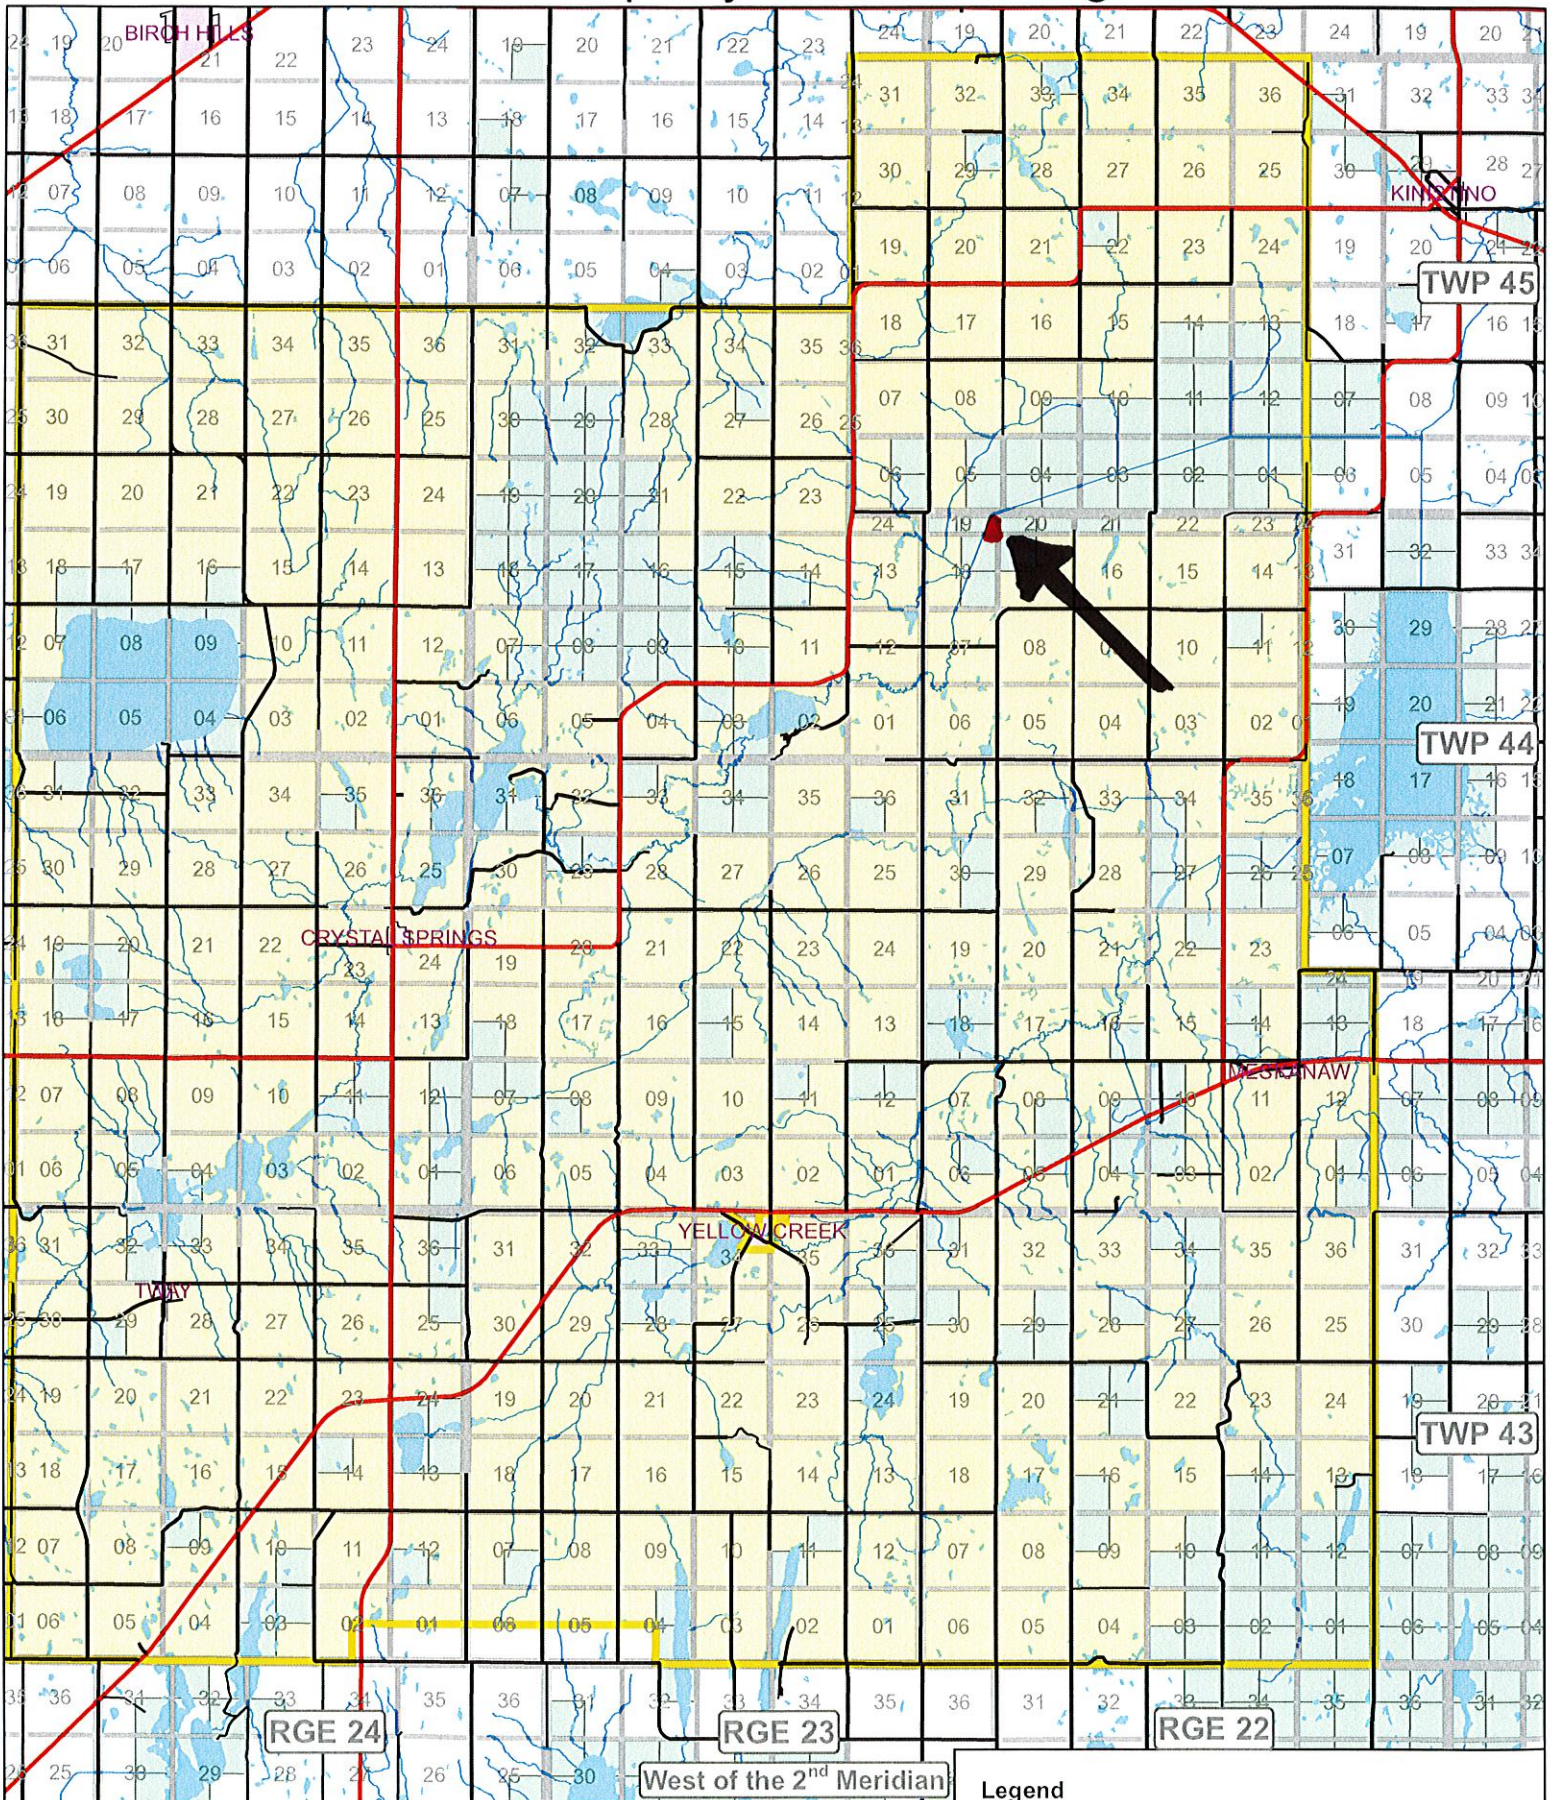

# Crown Agricultural Land Rural Municipality No. 430 Invergordon

April 3, 2007

- Legend**
- Highway
  - Rivers
  - Lakes
  - Urban Municipality
  - Collector
  - RM of Invergordon
  - Resource
  - SAF Crown Land