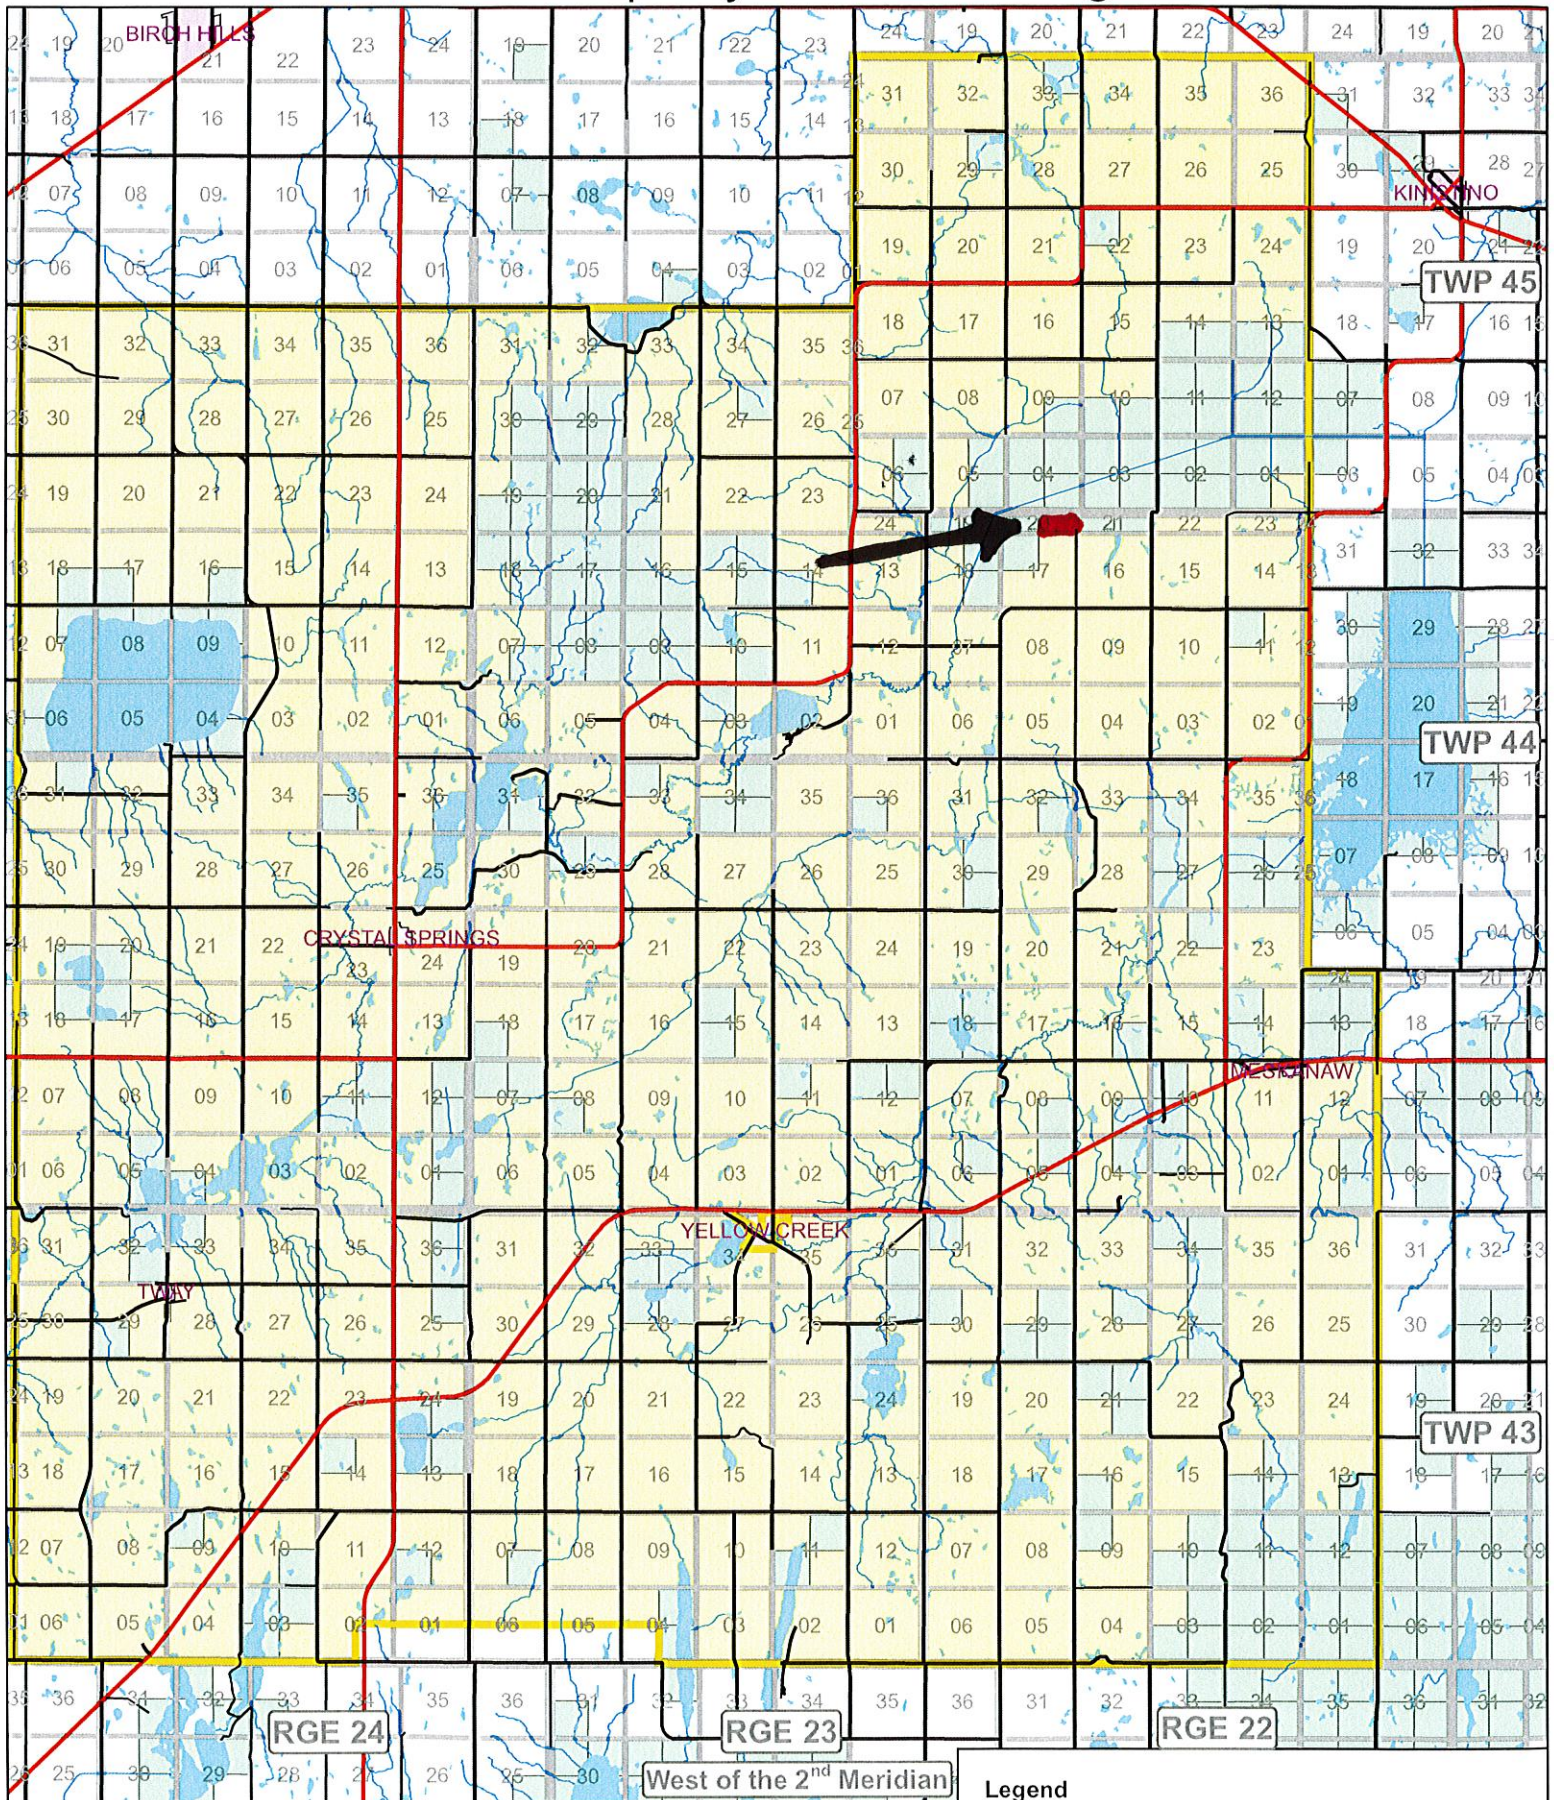

# Crown Agricultural Land Rural Municipality No. 430 Invergordon

April 3, 2007

Legend		
<span style="color: red;">—</span>	Rivers	Urban Municipality
<span style="color: black;">—</span>	Lakes	RM of Invergordon
<span style="color: black;">—</span>	SAF Crown Land	