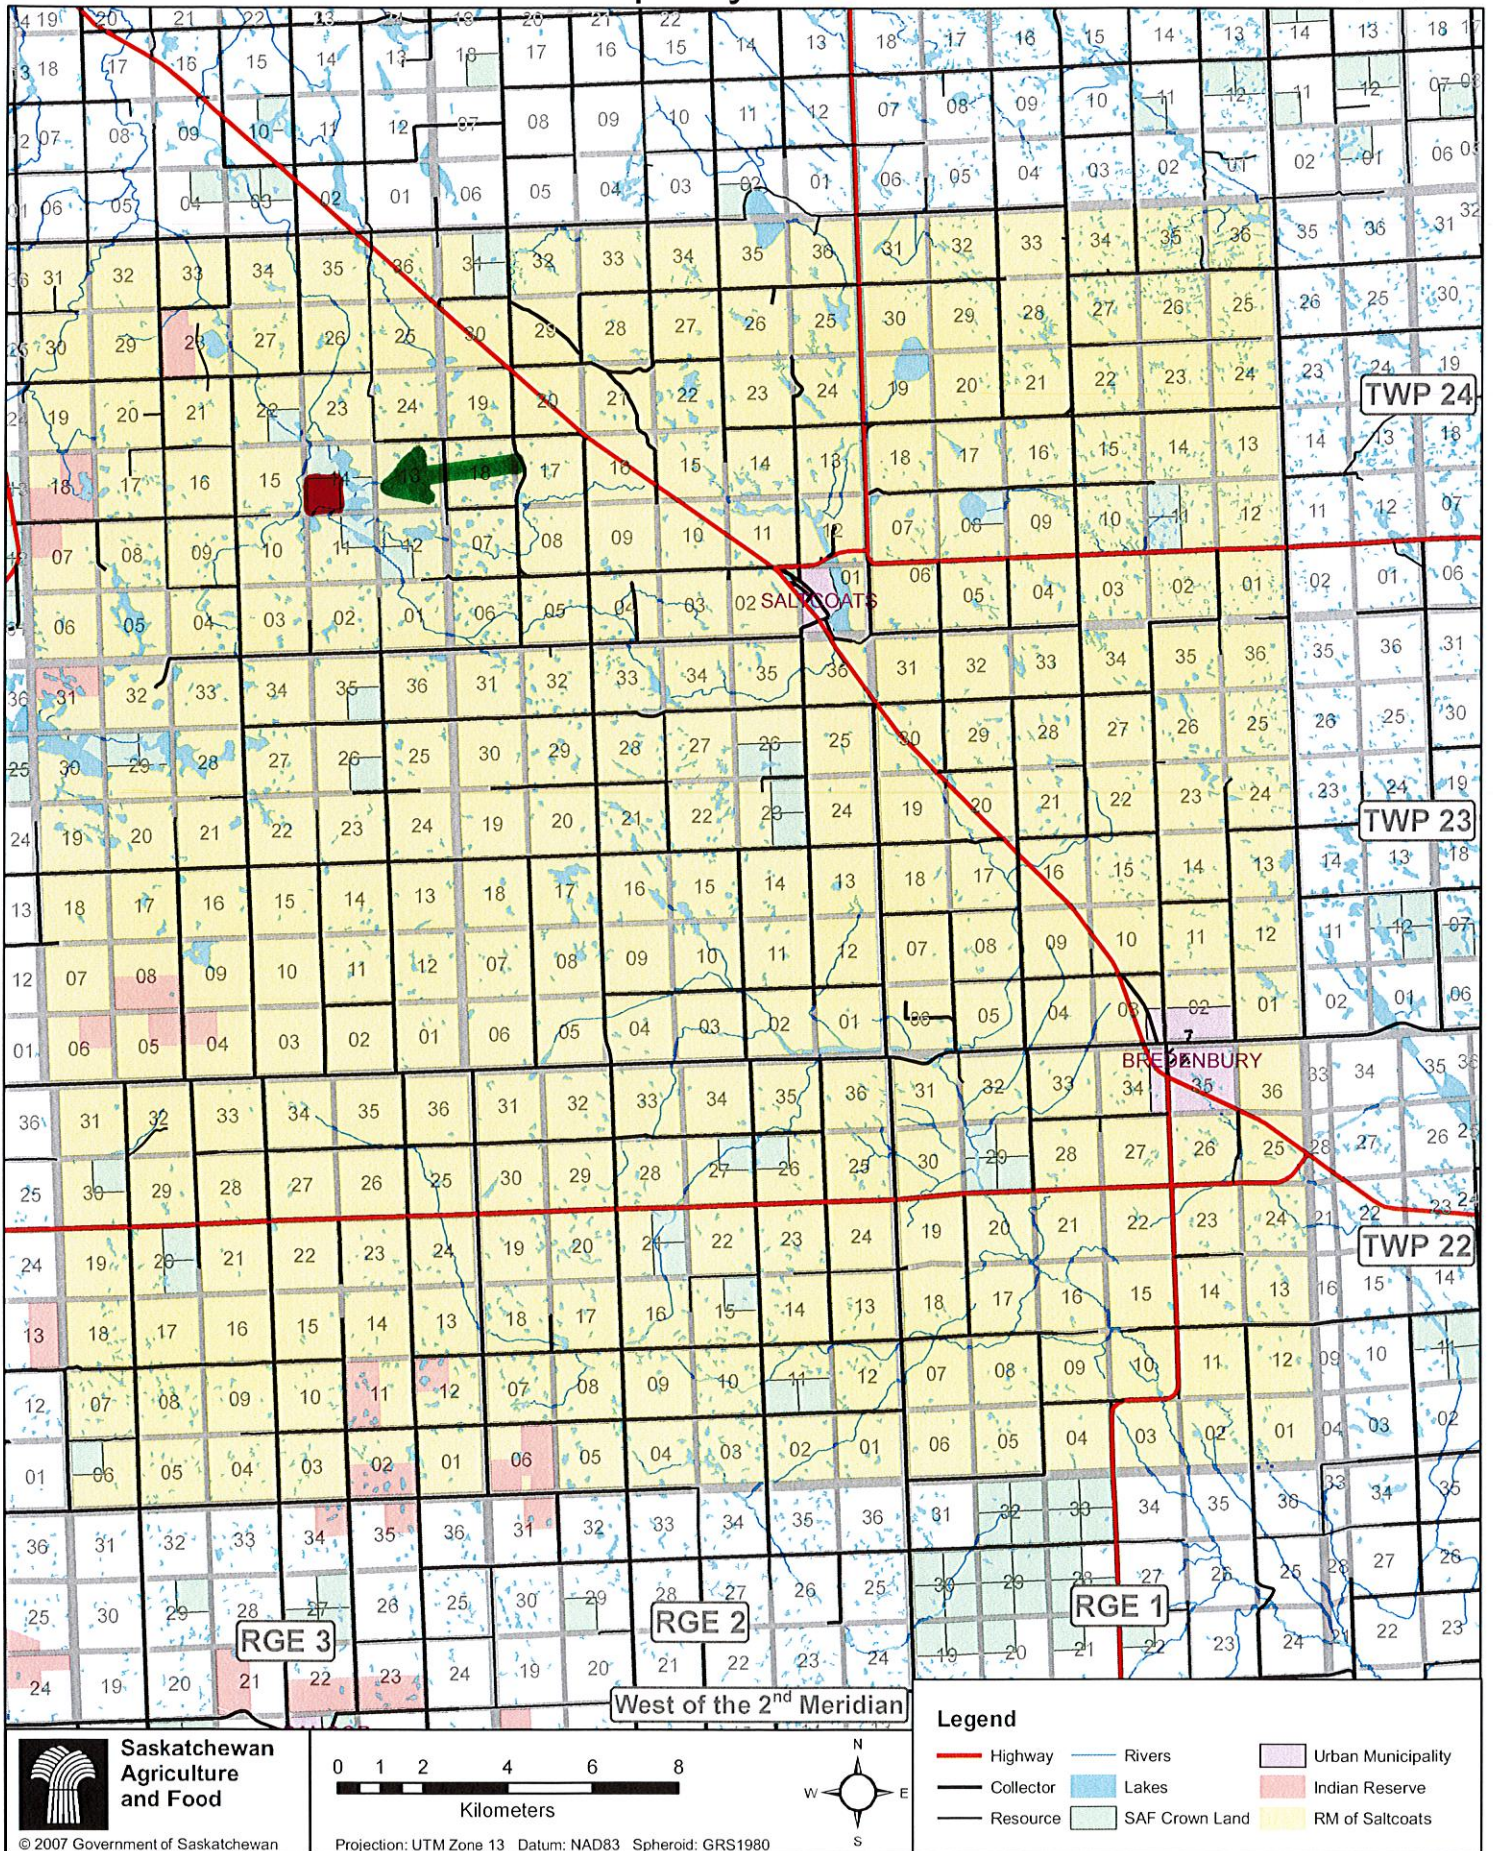

Crown Agricultural Land Rural Municipality No. 213 Saltcoats

April 3, 2007

Legend

-  Highway
-  Rivers
-  Urban Municipality
-  Collector
-  Lakes
-  Indian Reserve
-  Resource
-  SAF Crown Land
-  RM of Saltcoats