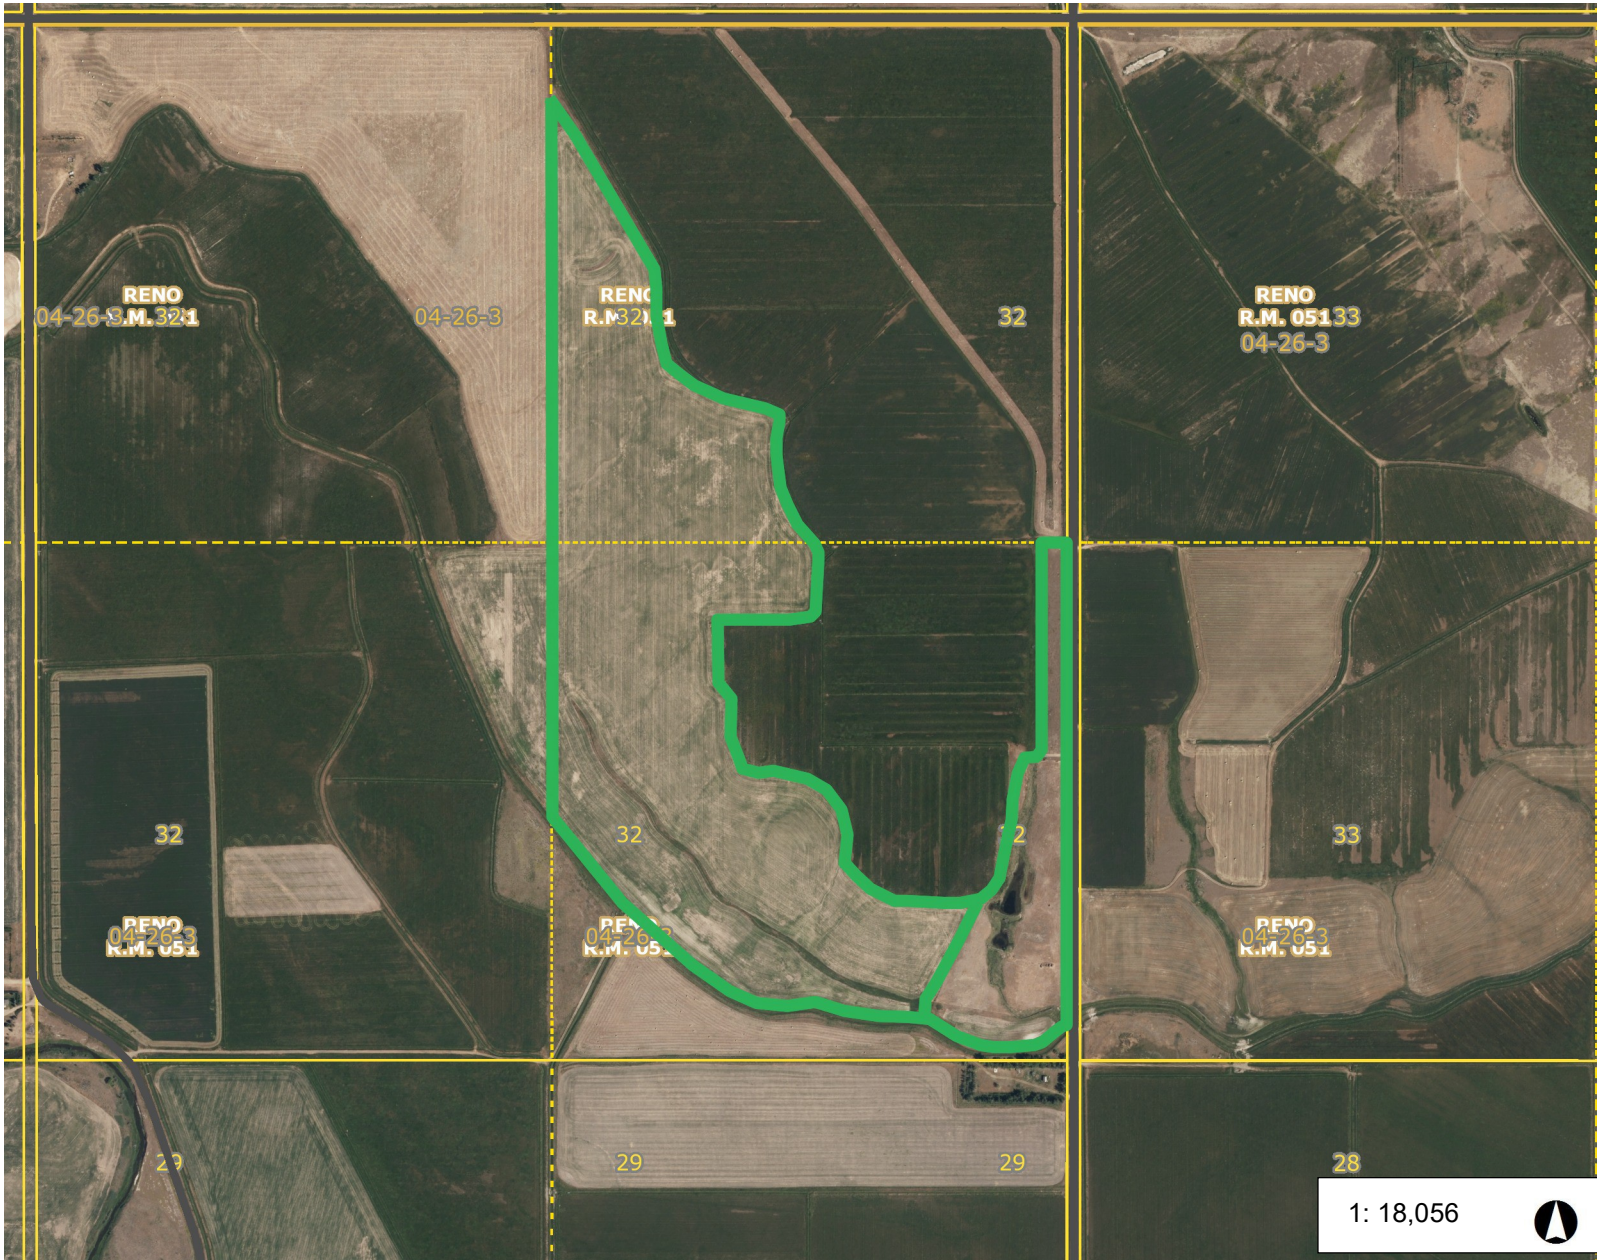

Unit 51A

Legend

- * Métis Nations
- Township
- Section
- Quarter Section
- Rural Municipality
- National Park
- Provincial Park
- Recreation Site
- Protected Area
- Authority
- Historic Site
- Regional Park
- City
- Unincorporated Area
- Urban Municipality
- Indian Reserve (ISC)
- Wildlife Habitat Protection Act

Notes

Saskatchewan Ministry of Agriculture

1: 18,056