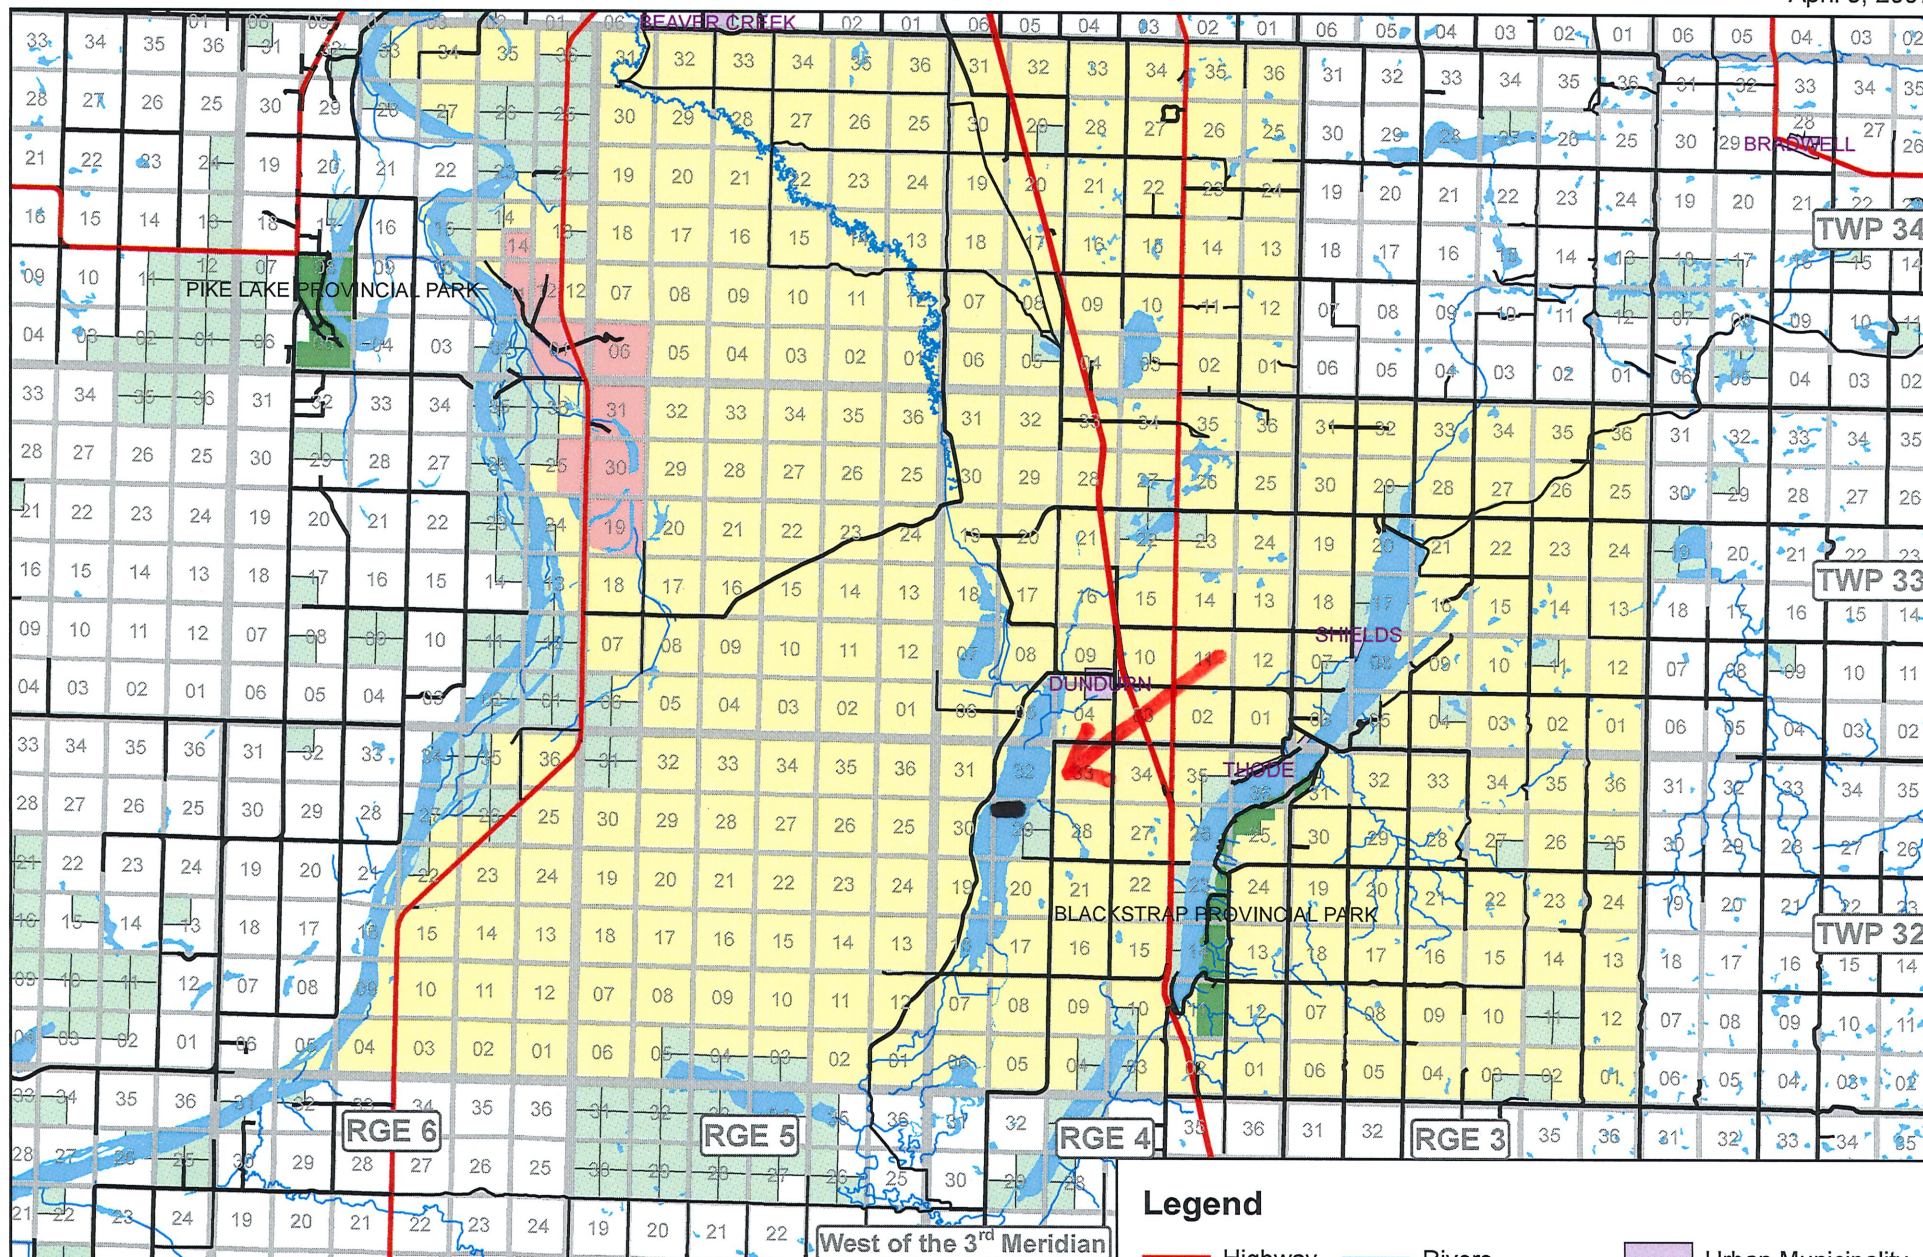

Crown Agricultural Land Rural Municipality No. 314 Dundurn

April 3, 2007

Legend

- Highway
- Rivers
- Urban Municipality
- Collector
- Lakes
- Park
- Resource
- SAF Crown Land
- RM of Dundurn

Projection: UTM Zone 13 Datum: NAD83 Spheroid: GRS1980