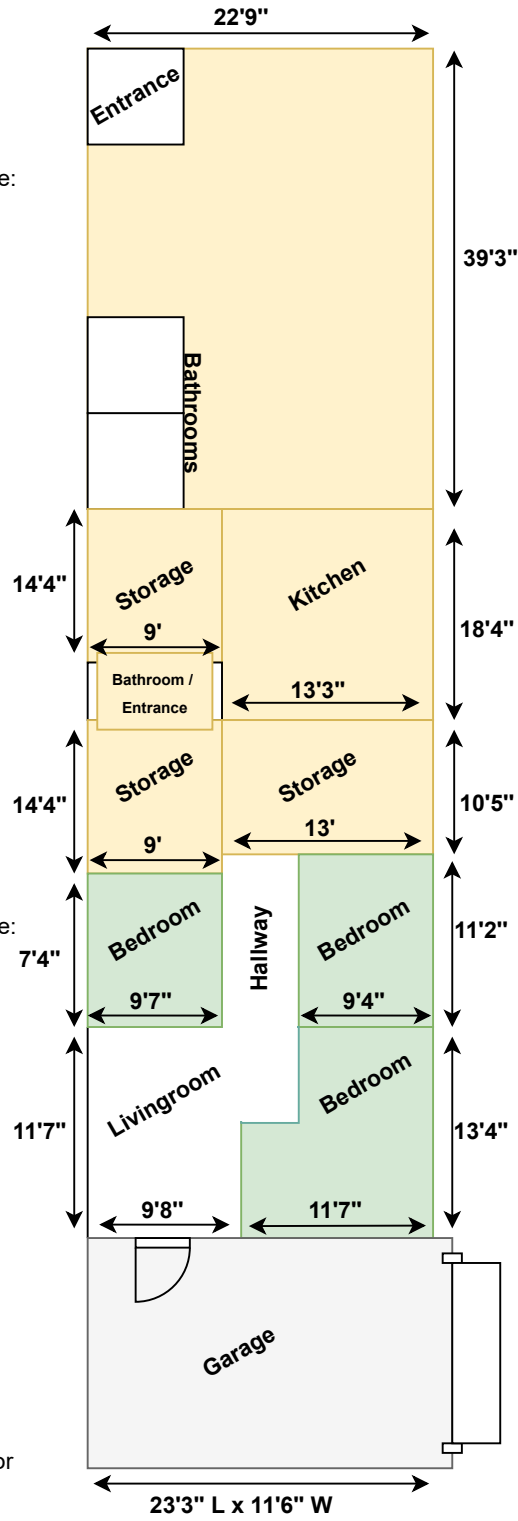

**Restaurant**  
 Estimated Square Footage:  
 1,564 Sq Ft

**Living Quarters**  
 Estimated Square Footage:  
 828 Sq Ft

**Total Interior**  
 Estimated Total Interior  
 Square Footage:  
 2,392 Sq Ft

*All measurements within this diagram are estimated. This diagram is not to scale.*

*This diagram is not a certified working drawing and can not be used for any other purpose.*